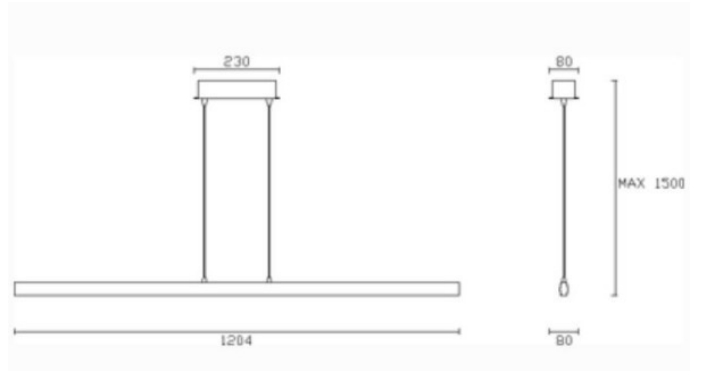

Light Attack Rowd LED Suspension Light

LA7339

SOURCE: <https://www.davidvillagelighting.co.uk/product/Light-Attack-Rowd-LED-Suspension-Light/14545>

PRODUCT DESCRIPTION

The suspension Light is characterised by its contemporary designed white aluminium structure, it also has an acrylic diffuser that covers the LED bulbs. Ribbed effect sides. This fitting is perfect for the contemporary environment and would compliment any existing fixtures and fittings.

PRODUCT SPECIFICATION

- Light Source:** 32.4W, 3000K, 3860lumens
- IP Code:** IP20
- Dimming:** Non- Dimmable
- Dimensions:** Length: 1204mm
Max Height: 1500mm
Unit Depth: 80mm

For all sales and technical enquiries, please contact: