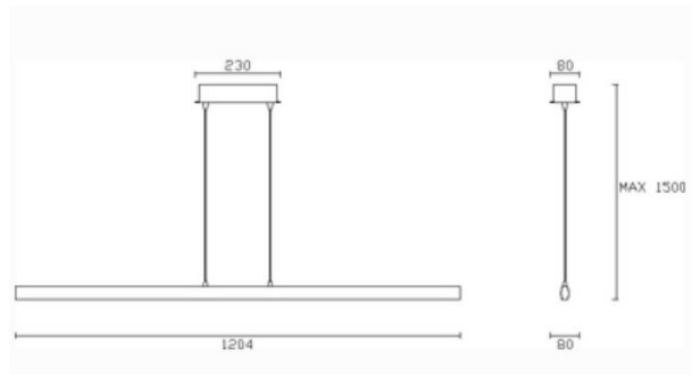

Light Attack Rowd LED Suspension Light

LA7339

SOURCE: <https://www.davidvillagelighting.co.uk/product/Light-Attack-Rowd-LED-Suspension-Light/14545>

PRODUCT DESCRIPTION

The suspension Light is characterised by its contemporary designed white aluminium structure, it also has an acrylic diffuser that covers the LED bulbs. Ribbed effect sides. This fitting is perfect for the contemporary environment and would compliment any existing fixtures and fittings.

PRODUCT SPECIFICATION

Light Source: 32.4W, 3000K, 3860lumens

IP Code: IP20

Dimming: Non- Dimmable

Dimensions: Length: 1204mm
Max Height: 1500mm
Unit Depth: 80mm

For all sales and technical enquiries, please contact: