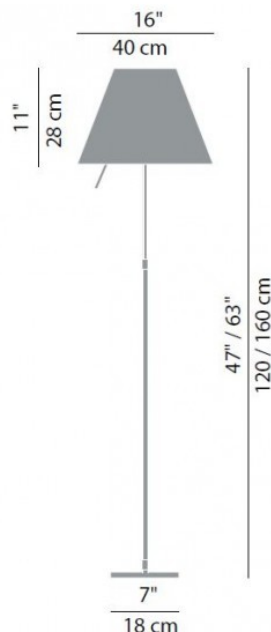

If you are looking for a stylish, personable and functional floor lamp for your space then look no further. The Luceplan Costanza Telescopic Floor Lamp includes telescopic height adjustment, and can vary its height from 120cm - 160cm, it is easy to adjust by loosening and tightening the bolt on the stem of the light as seen on the specification sheet. The base and stem of this lamp is available in either aluminium or black. Although designed in 1986, the Costanza has lost none of its charm today and still is a popular lighting solution for a range of interior styles.

PRODUCT SPECIFICATION

- Light Source:** **Dimmable:** 1 x Max 105W LED E27 (excluded)
Non Dimmable: 1 x Max 105W HSGSA E27 (excluded)
- IP Code:** 20
- Dimming:** **Dimmable version:** Integrated touch dimmer included on product.
Non-dimmable version: Integrated on/off switch on the product.
- Dimensions:** Height: 120cm - 160cm
Base: Ø18cm
Shade: Ø40cm
Shade height: 28cm