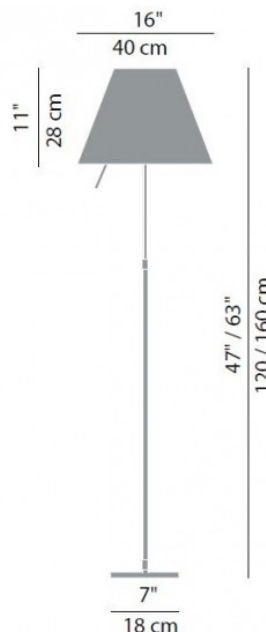

If you are looking for a stylish, personable and functional floor lamp for your space then look no further. The Luceplan Costanza Telescopic Floor Lamp includes telescopic height adjustment, and can vary its height from 120cm - 160cm, it is easy to adjust by loosening and tightening the bolt on the stem of the light as seen on the specification sheet. The base and stem of this lamp is available in either aluminium or black. Although designed in 1986, the Costanza has lost none of its charm today and still is a popular lighting solution for a range of interior styles.

PRODUCT SPECIFICATION

- Light Source:** **Dimmable:** 1 x Max 105W LED E27 (excluded)
Non Dimmable: 1 x Max 105W HSGSA E27 (excluded)
- IP Code:** 20
- Dimming:** **Dimmable version:** Integrated touch dimmer included on product.
Non-dimmable version: Integrated on/off switch on the product.
- Dimensions:** Height: 120cm - 160cm
Base: Ø18cm
Shade: Ø40cm
Shade height: 28cm