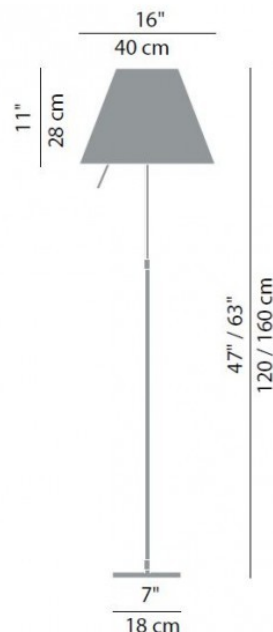

### Luceplan Costanza Telescopic Floor Lamp

If you are looking for a stylish, personable and functional floor lamp for your space then look no further. The Luceplan Costanza Telescopic Floor Lamp includes telescopic height adjustment, and can vary its height from 120cm - 160cm, it is easy to adjust by loosening and tightening the bolt on the stem of the light as seen on the specification sheet. The base and stem of this lamp is available in either aluminium or black. Although designed in 1986, the Costanza has lost none of its charm today and still is a popular lighting solution for a range of interior styles.

## PRODUCT SPECIFICATION

- Light Source:** **Dimmable:** 1 x Max 105W LED E27 (excluded)  
**Non Dimmable:** 1 x Max 105W HSGSA E27 (excluded)
- IP Code:** 20
- Dimming:** **Dimmable version:** Integrated touch dimmer included on product.  
**Non-dimmable version:** Integrated on/off switch on the product.
- Dimensions:** Height: 120cm - 160cm  
Base: Ø18cm  
Shade: Ø40cm  
Shade height: 28cm