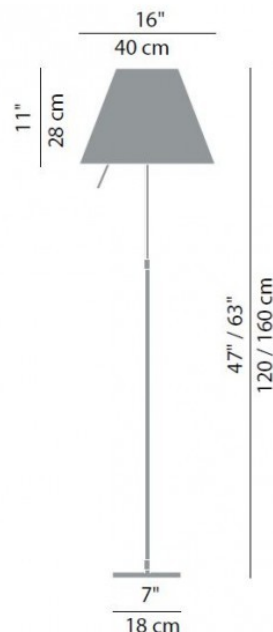

If you are looking for a stylish, personable and functional floor lamp for your space then look no further. The Luceplan Costanza Telescopic Floor Lamp includes telescopic height adjustment, and can vary its height from 120cm - 160cm, it is easy to adjust by loosening and tightening the bolt on the stem of the light as seen on the specification sheet. The base and stem of this lamp is available in either aluminium or black. Although designed in 1986, the Costanza has lost none of its charm today and still is a popular lighting solution for a range of interior styles.

PRODUCT SPECIFICATION

- Light Source:** **Dimmable:** 1 x Max 105W LED E27 (excluded)
Non Dimmable: 1 x Max 105W HSGSA E27 (excluded)
- IP Code:** 20
- Dimming:** **Dimmable version:** Integrated touch dimmer included on product.
Non-dimmable version: Integrated on/off switch on the product.
- Dimensions:** Height: 120cm - 160cm
Base: Ø18cm
Shade: Ø40cm
Shade height: 28cm