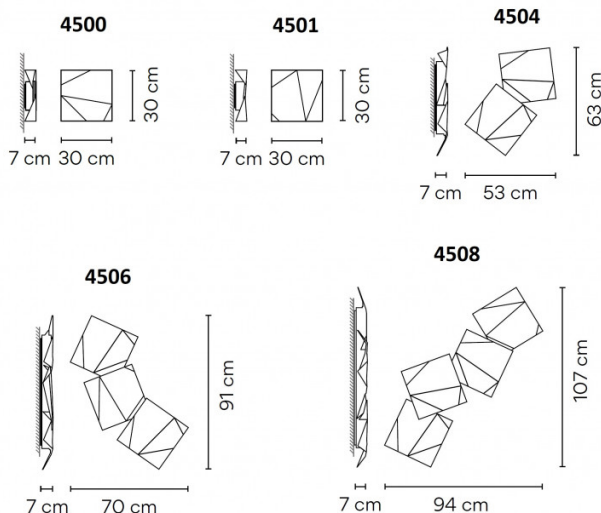

**A maximum of 30 modules can be connected to a single connection point. For bigger compositions, check the connection system.**

**Dimensions:** 4500 & 4501: 30cm x 30cm

4504: 53cm x 63cm

4506: 70cm x 91cm

4508: 94cm x 107cm

**For all sales and technical enquiries, please contact:**

+44 (0)114 263 4266

[info@davidvillagelighting.co.uk](mailto:info@davidvillagelighting.co.uk)