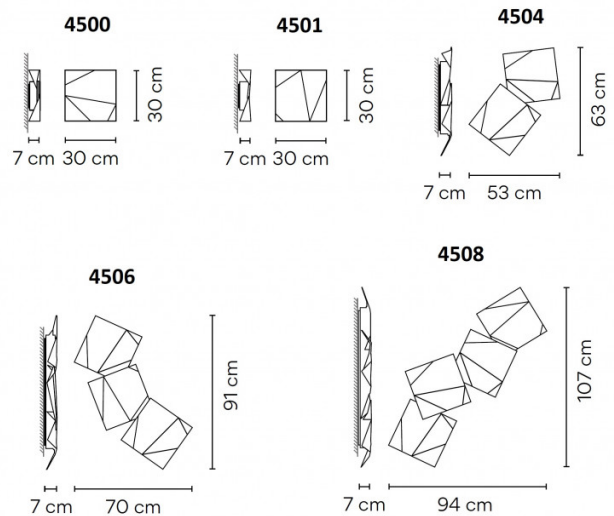

VIBIA

Vibia Origami LED Outdoor Wall Light

LA7326

SOURCE: <https://www.davidvillagelighting.co.uk/product/Vibia-Origami-LED-Outdoor-Wall-Light/14528>

PRODUCT DESCRIPTION

Designer: Ramón Esteve

Vibia Origami LED Outdoor Wall Light

The Origami wall light was designed by Ramón Esteve, who was inspired by Japanese paper folding art. He creates the look of folded paper with cube-shaped lampshades which are textural and geometric. The effect produces a 3D aspect on any wall, creating an innovative and contemporary look in any interior.

The Origami wall lamp is a modular compositional light where you can choose between different sizes and shapes to configure your personalised display. The wall light can be used both inside and outside and produces an ambient glow that surrounds each cube for an atmospheric look. A truly creative piece, the Origami will look stunning and will draw the eye in any space. Available in a white, brown, green or dark terra colour finish.

A maximum of 30 modules can be connected to a single connection point. For bigger compositions, check the connection system.

PRODUCT SPECIFICATION

Light Source: 4500 & 4501 - 6.3W, 2700K, 756 Lumens
4504 - 2 x 6.3W, 2700K, 756 Lumens
4506 - 3 x 6.3W, 2700K, 756 Lumens
4508 - 4 x 6.3W, 2700K, 756 Lumens

IP Code: 65

Dimming: Dimmable via Triac dimming.

Dimensions: 4500 & 4501: 30cm x 30cm
4504: 53cm x 63cm
4506: 70cm x 91cm
4508: 94cm x 107cm