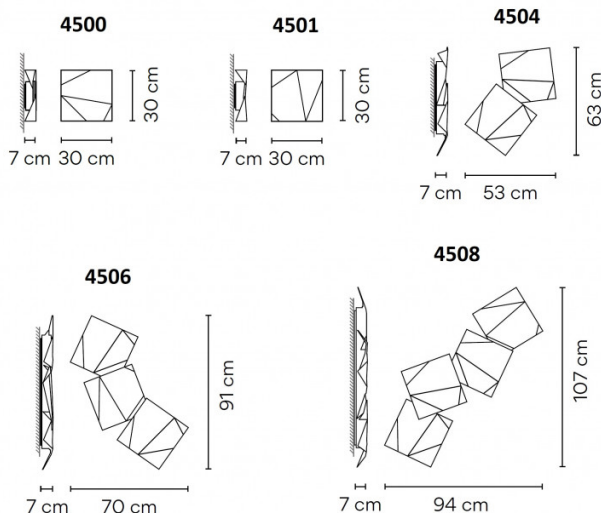

A maximum of 30 modules can be connected to a single connection point. For bigger compositions, check the connection system.

PRODUCT SPECIFICATION

Light Source: 4500 & 4501 - 6.3W, 2700K, 756 Lumens

4504 - 2 x 6.3W, 2700K, 756 Lumens

4506 - 3 x 6.3W, 2700K, 756 Lumens

4508 - 4 x 6.3W, 2700K, 756 Lumens

IP Code: 65

Dimming: Dimmable via Triac dimming.

Dimensions: 4500 & 4501: 30cm x 30cm

4504: 53cm x 63cm

4506: 70cm x 91cm

4508: 94cm x 107cm