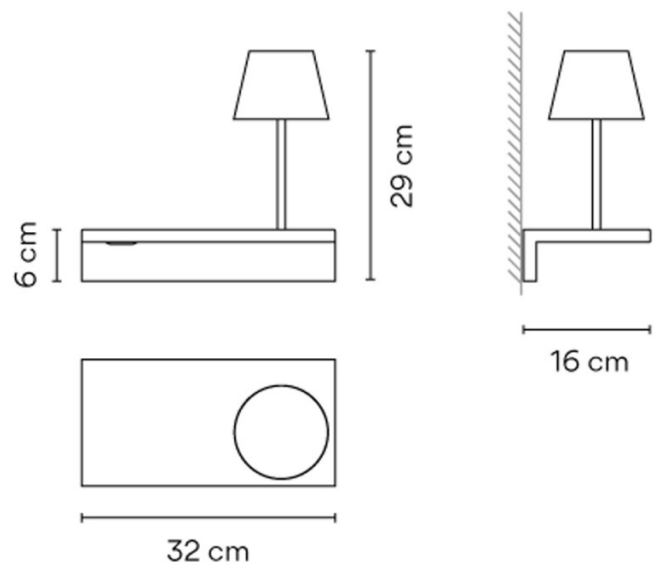

### Vibia Suite 6046 Wall Light

Designed by Jordi Vilardell, the Vibia Suite 6046 LED Wall Light boasts numerous functions, where matter and light are integrated into a single body. This wall light utilises not only a light source but also a shelving unit for storage. Contemporary minimalism meets innovative lighting technology in Suite 6046, an LED light source is fitted within the shade which acts as a functional reading lamp, as well as an LED strip that sits underneath the shelf and produces an ambient glow that is cast upon the wall below.

## PRODUCT SPECIFICATION

**Light Source:** 4.5W, 2700K, 617 Lumens  
&  
1 x 1.63W LED Strip

**IP Code:** 20

**Dimming:** Integrated on/off switch on the product.

**Dimensions:** Width: 32cm  
Height: 29cm  
Shelf Height: 6cm  
Depth: 16cm