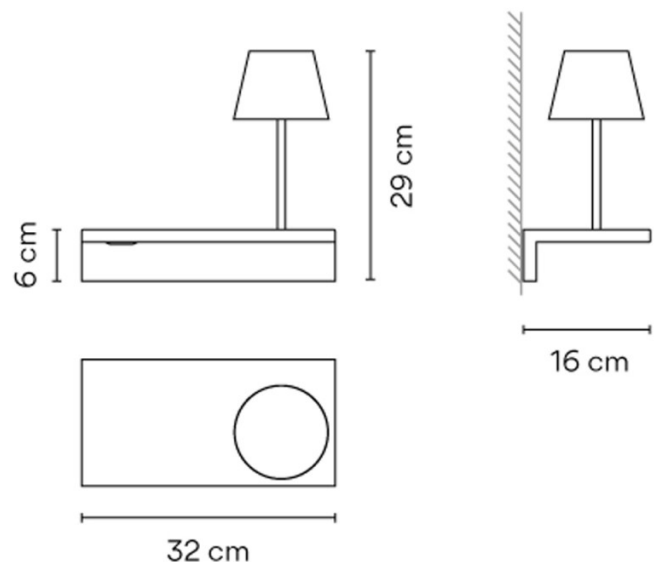

For all sales and technical enquiries, please contact:

+44 (0)114 263 4266

info@davidvillagelighting.co.uk

www.davidvillagelighting.co.uk