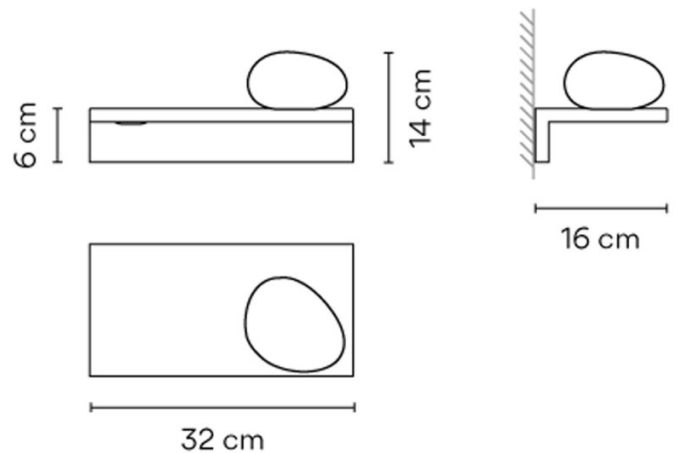

PRODUCT SPECIFICATION

Light Source: 4.5W, 2700K, 485 Lumens

IP Code: 20

Dimming: Non-Dimmable.

Dimensions: Width: 32cm
Height: 14cm
Shelf Height: 6cm
Depth: 16cm

For all sales and technical enquiries, please contact: