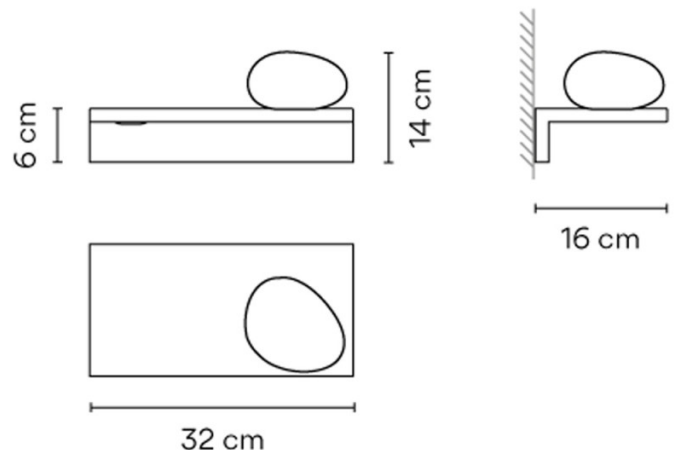

PRODUCT SPECIFICATION

Light Source: 4.5W, 2700K, 485 Lumens

IP Code: 20

Dimming: Non-Dimmable.

Dimensions: Width: 32cm
Height: 14cm
Shelf Height: 6cm
Depth: 16cm

For all sales and technical enquiries, please contact: