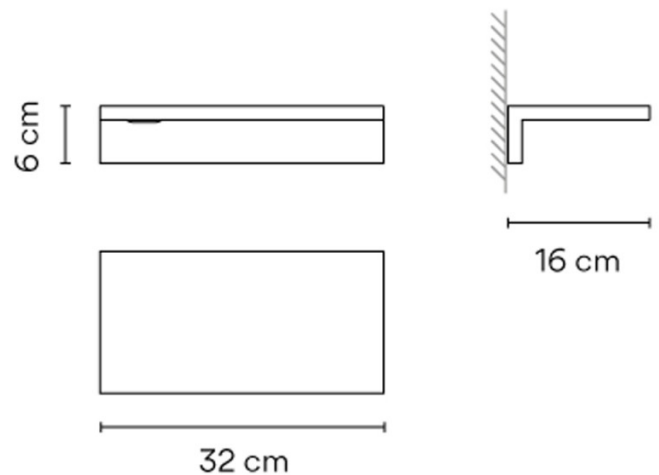

## PRODUCT SPECIFICATION

**Light Source:** 1.63W, 2700K, 132 Lumens

**IP Code:** 20

**Dimming:** Non-Dimmable.

**Dimensions:** Width: 32cm  
Depth: 16cm  
Shelf Height: 6cm

**For all sales and technical enquiries, please contact:**