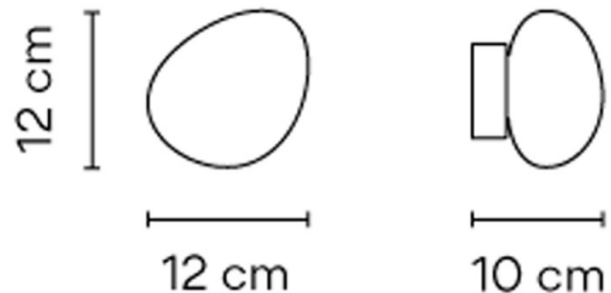

PRODUCT SPECIFICATION

Light Source: 4.5W, 2700K, 490 Lumens

IP Code: 20

Dimming: Non-Dimmable.

Dimensions: Width: 12cm
Depth: 10cm
Height: 12cm

For all sales and technical enquiries, please contact:

+44 (0)114 263 4266