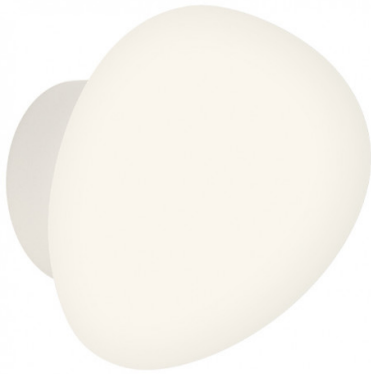

VIBIA

Vibia Suite 6050 LED Wall Light

LA7319

SOURCE: <https://www.davidvillagelighting.co.uk/product/Vibia-Suite-6050-LED-Wall-Light/14522>

PRODUCT DESCRIPTION

Designer: Jordi Vilardell

Vibia Suite 6050 Wall Light

The Vibia Suite 6050 LED Wall Light provides your room with a soft accent illumination, filtered through a glass diffuser and projected evenly across the space. This design is courtesy of Jordi Vilardell, who aimed to create lighting solutions that can be utilised in living areas of the home, adjacent to a sofa or by the bed. The discreet silhouette can be displayed on its own or grouped together in multitudes to brighten up larger interiors. The sleek white finish means it can easily blend into a range of spaces and can suit a wide range of personal styles.

The organically shaped glass diffuser of the Vibia Suite is set away from the wall with a metal mount, allowing the illumination to be emitted both outwards and inwards, it reflects off of the wall and is projected back towards the centre of the room. The Suite 6050 LED Wall Light makes a perfect bedside lamp or reading light, expertly able to soothe you into a place of relaxation.