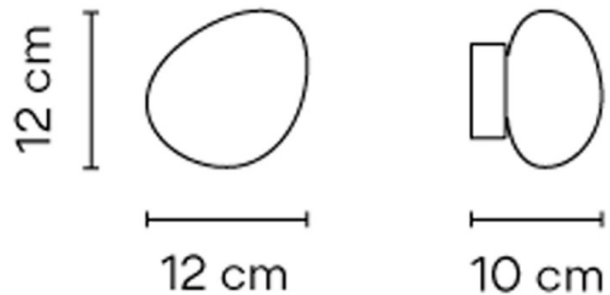

PRODUCT SPECIFICATION

Light Source: 4.5W, 2700K, 490 Lumens

IP Code: 20

Dimming: Non-Dimmable.

Dimensions: Width: 12cm
Depth: 10cm
Height: 12cm

For all sales and technical enquiries, please contact:

+44 (0)114 263 4266