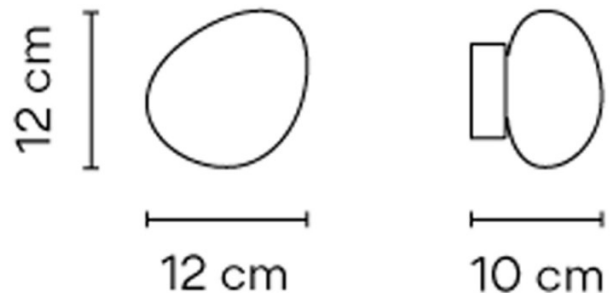

PRODUCT SPECIFICATION

Light Source: 4.5W, 2700K, 490 Lumens

IP Code: 20

Dimming: Non-Dimmable.

Dimensions: Width: 12cm
Depth: 10cm
Height: 12cm

For all sales and technical enquiries, please contact:

+44 (0)114 263 4266