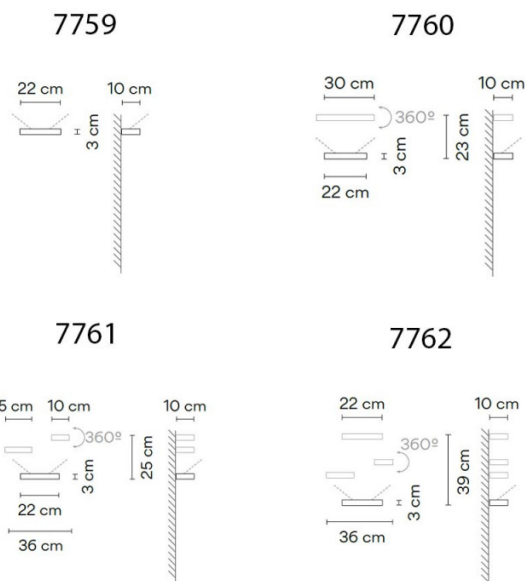

PRODUCT SPECIFICATION

1. **Light Source:** 9W, 2700K, 1269 Lumens
2. **IP Code:** 20
3. **Dimming:** Dimmable via 0-10V dimming systems. Please consult your electrician, additional wiring may be required on site.
4. **Dimensions:** **7759:** 22cm x 3cm x 10cm
   7760: 30cm x 23cm x 10cm
   7761: 36cm x 25cm x 10cm
   7762: 36cm x 39cm x 10cm

*see specification image for exact measurements