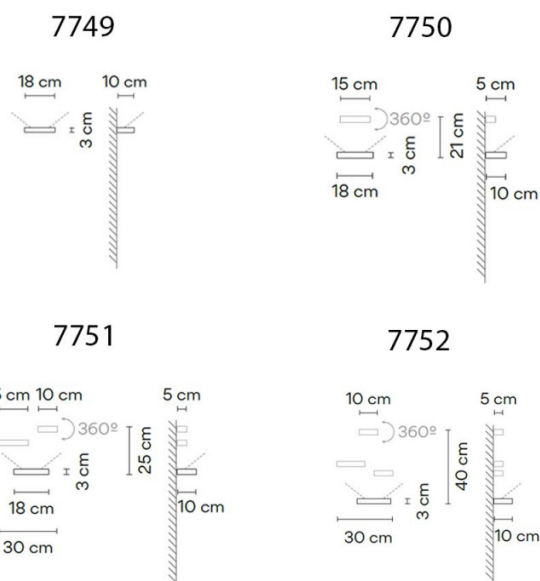

VIBIA

Vibia Set Small LED Wall Light

LA7315

SOURCE: <https://www.davidvillagelighting.co.uk/product/Vibia-Set-Small-LED-Wall-Light/14518>

PRODUCT DESCRIPTION

Designer: Josep Lluís Xucla

Vibia Set - Small LED Wall Lights

Vibia Set LED Lights were designed by Josep Lluís Xucla and create a beautiful play of light against your wall, the Set collection transforms into a surface wall lamp, creating a perfect decorative purpose. Originally, the Vibia Set LED Wall Lights were designed to be garden lamps, emitting the same reflective effect, but Xucla soon realised that the garden light produced too much glare. Xucla began to experiment with different solutions, during this time he attempted to attach the Set to the wall; surprisingly he discovered that this solved his issue, and once the light source was displayed above eye level the glare disappeared.

The Vibia Set is highly personable, although the bottom diffuser remains fixed and cannot be adjusted, the other elements can be moved around your wall however you wish. You can craft sharp and bold shadows or spread the elements out for a softer and playful effect. For the compositions with multiple components, the LED light source is fitted within the bottom element, whilst the above elements can be manoeuvred to create varying shadow effects or patterns in your space.

PRODUCT SPECIFICATION

1. **Light Source:** 9W, 2700K, 1269 Lumens
2. **IP Code:** 20
3. **Dimming:** Dimmable via 0-10V dimming systems. Please consult your electrician, additional dimming may be required on site.
4. **Dimensions:** **7749:** 18cm x 3cm x 10cm
   7750: 18cm x 21cm x 5-10cm
   7751: 30cm x 25cm x 5-10cm
   7752: 30cm x 40cm x 5-10cm

*see specification image for exact measurements.