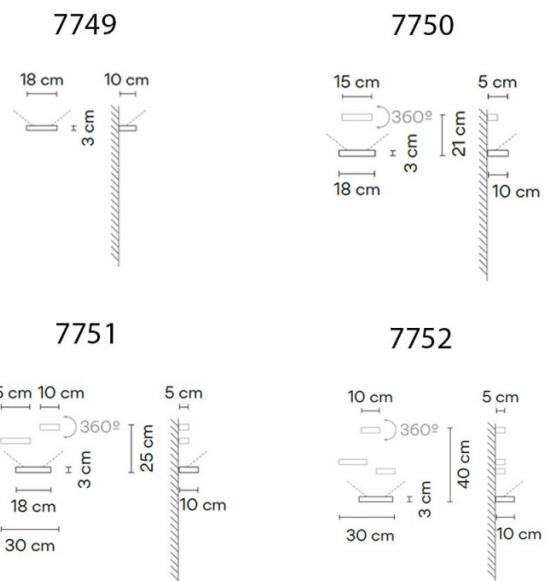

VIBIA

Vibia Set Small LED Wall Light

LA7315

SOURCE: <https://www.davidvillagelighting.co.uk/product/Vibia-Set-Small-LED-Wall-Light/14518>

PRODUCT DESCRIPTION

Designer: Josep Lluís Xucla

Vibia Set - Small LED Wall Lights

Vibia Set LED Lights were designed by Josep Lluís Xucla and create a beautiful play of light against your wall, the Set collection transforms into a surface wall lamp, creating a perfect decorative purpose. Originally, the Vibia Set LED Wall Lights were designed to be garden lamps, emitting the same reflective effect, but Xucla soon realised that the garden light produced too much glare. Xucla began to experiment with different solutions, during this time he attempted to attach the Set to the wall; surprisingly he discovered that this solved his issue, and once the light source was displayed above eye level the glare disappeared.

The Vibia Set is highly personable, although the bottom diffuser remains fixed and cannot be adjusted, the other elements can be moved around your wall however you wish. You can craft sharp and bold shadows or spread the elements out for a softer and playful effect. For the compositions with multiple components, the LED light source is fitted within the bottom element, whilst the above elements can be manoeuvred to create varying shadow effects or patterns in your space.

PRODUCT SPECIFICATION

- **Light Source:** 9W, 2700K, 1269 Lumens
- **IP Code:** 20
- **Dimming:** Dimmable via 0-10V dimming systems. Please consult your electrician, additional dimming may be required on site.
- **Dimensions:**
  - 7749: 18cm x 3cm x 10cm
  - 7750: 18cm x 21cm x 5-10cm
  - 7751: 30cm x 25cm x 5-10cm
  - 7752: 30cm x 40cm x 5-10cm

*see specification image for exact measurements.