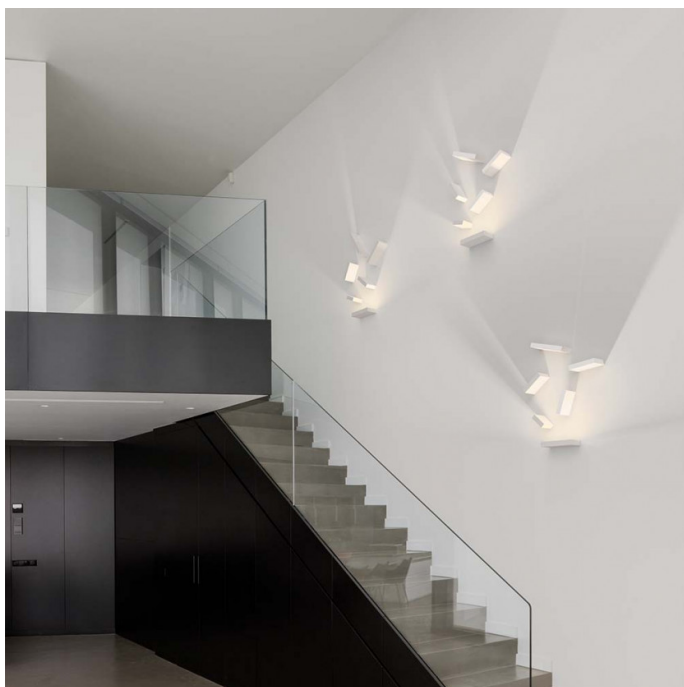

VIBIA

Vibia Set Small LED Wall Light

LA7315

SOURCE: <https://www.davidvillagelighting.co.uk/product/Vibia-Set-Small-LED-Wall-Light/14518>

PRODUCT DESCRIPTION

Designer: Josep Lluís Xucla

Vibia Set - Small LED Wall Lights

Vibia Set LED Lights were designed by Josep Lluís Xucla and create a beautiful play of light against your wall, the Set collection transforms into a surface wall lamp, creating a perfect decorative purpose. Originally, the Vibia Set LED Wall Lights were designed to be garden lamps, emitting the same reflective effect, but Xucla soon realised that the garden light produced too much glare. Xucla began to experiment with different solutions, during this time he attempted to attach the Set to the wall; surprisingly he discovered that this solved his issue, and once the light source was displayed above eye level the glare disappeared.

The Vibia Set is highly personable, although the bottom diffuser remains fixed and cannot be adjusted, the other elements can be moved around your wall however you wish. You can craft sharp and bold shadows or spread the elements out for a softer and playful effect. For the compositions with multiple components, the LED light source is fitted within the bottom element, whilst the above elements can be manoeuvred to create varying shadow effects or patterns in your space.