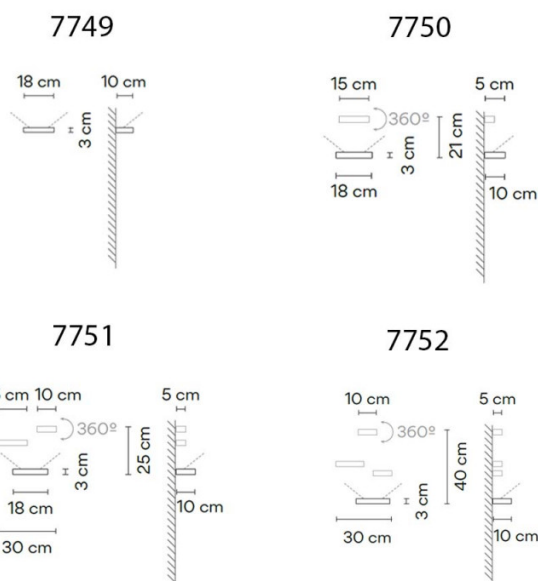

VIBIA

Vibia Set Small LED Wall Light

LA7315

SOURCE: <https://www.davidvillagelighting.co.uk/product/Vibia-Set-Small-LED-Wall-Light/14518>

PRODUCT DESCRIPTION

Designer: Josep Lluís Xucla

Vibia Set - Small LED Wall Lights

Vibia Set LED Lights were designed by Josep Lluís Xucla and create a beautiful play of light against your wall, the Set collection transforms into a surface wall lamp, creating a perfect decorative purpose. Originally, the Vibia Set LED Wall Lights were designed to be garden lamps, emitting the same reflective effect, but Xucla soon realised that the garden light produced too much glare. Xucla began to experiment with different solutions, during this time he attempted to attach the Set to the wall; surprisingly he discovered that this solved his issue, and once the light source was displayed above eye level the glare disappeared.

The Vibia Set is highly personable, although the bottom diffuser remains fixed and cannot be adjusted, the other elements can be moved around your wall however you wish. You can craft sharp and bold shadows or spread the elements out for a softer and playful effect. For the compositions with multiple components, the LED light source is fitted within the bottom element, whilst the above elements can be manoeuvred to create varying shadow effects or patterns in your space.

PRODUCT SPECIFICATION

- **Light Source:** 9W, 2700K, 1269 Lumens
- **IP Code:** 20
- **Dimming:** Dimmable via 0-10V dimming systems. Please consult your electrician, additional dimming may be required on site.
- **Dimensions:**
  - **7749:** 18cm x 3cm x 10cm
  - **7750:** 18cm x 21cm x 5-10cm
  - **7751:** 30cm x 25cm x 5-10cm
  - **7752:** 30cm x 40cm x 5-10cm

*see specification image for exact measurements.