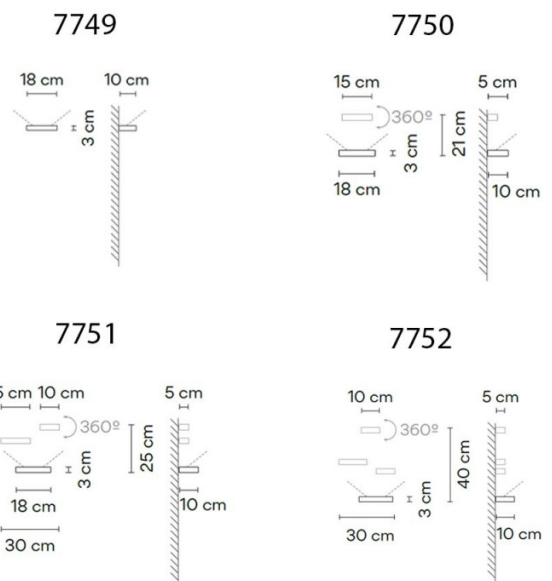

VIBIA

Vibia Set Small LED Wall Light

LA7315

SOURCE: <https://www.davidvillagelighting.co.uk/product/Vibia-Set-Small-LED-Wall-Light/14518>

PRODUCT DESCRIPTION

Designer: Josep Lluís Xucla

Vibia Set - Small LED Wall Lights

Vibia Set LED Lights were designed by Josep Lluís Xucla and create a beautiful play of light against your wall, the Set collection transforms into a surface wall lamp, creating a perfect decorative purpose. Originally, the Vibia Set LED Wall Lights were designed to be garden lamps, emitting the same reflective effect, but Xucla soon realised that the garden light produced too much glare. Xucla began to experiment with different solutions, during this time he attempted to attach the Set to the wall; surprisingly he discovered that this solved his issue, and once the light source was displayed above eye level the glare disappeared.

The Vibia Set is highly personable, although the bottom diffuser remains fixed and cannot be adjusted, the other elements can be moved around your wall however you wish. You can craft sharp and bold shadows or spread the elements out for a softer and playful effect. For the compositions with multiple components, the LED light source is fitted within the bottom element, whilst the above elements can be manoeuvred to create varying shadow effects or patterns in your space.

PRODUCT SPECIFICATION

- **Light Source:** 9W, 2700K, 1269 Lumens
- **IP Code:** 20
- **Dimming:** Dimmable via 0-10V dimming systems. Please consult your electrician, additional dimming may be required on site.
- **Dimensions:**
  - **7749:** 18cm x 3cm x 10cm
  - **7750:** 18cm x 21cm x 5-10cm
  - **7751:** 30cm x 25cm x 5-10cm
  - **7752:** 30cm x 40cm x 5-10cm

*see specification image for exact measurements.