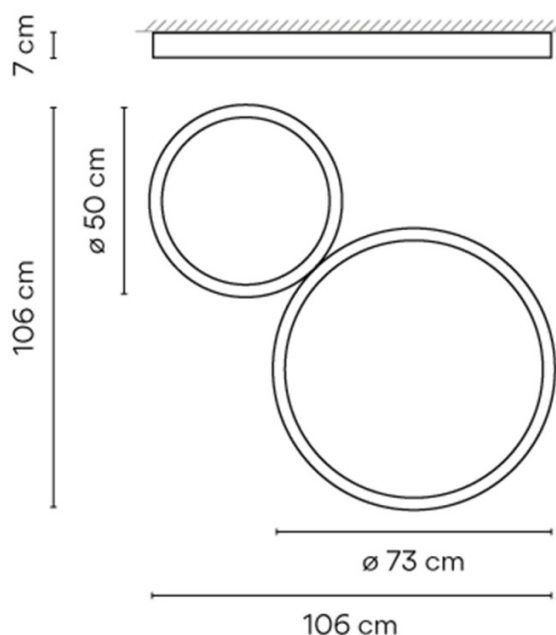

### Vibia Up Double LED Ceiling Light

Designed by Ramos & Bassols, the Vibia Up Double LED Ceiling Light consists of an aluminium frame and polycarbonate diffuser that projects a warm illumination. It is ideal for rooms with low ceilings due to its 7cm depth and can add a touch of contemporary elegance to your space. The inspiration behind the Vibia Up Double Ceiling came from neo-classical domestic architecture and is available in two neutral finishes (Black Grey or Grey).

### PRODUCT SPECIFICATION

<b>Light Source:</b>	<b>Smaller Shade:</b> 26.5W, 2700K, 4140 Lumens <b>Larger Shade:</b> 55.3W, 2700K, 4140 Lumens
<b>IP Code:</b>	20
<b>Dimming:</b>	Dimmable via 1-10V/Dali/Push to make dimming systems. Please consult your electrician, additional wiring may be required on-site.
<b>Dimensions:</b>	Smaller Shade: Ø50cm Larger Shade: Ø73cm Full Width: 106cm Full Height: 106cm Depth: 7cm