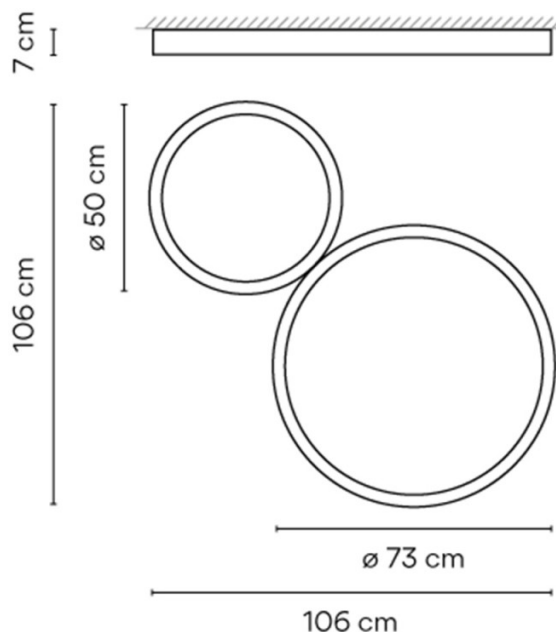

Designed by Ramos & Bassols, the Vibia Up Double LED Ceiling Light consists of an aluminium frame and polycarbonate diffuser that projects a warm illumination. It is ideal for rooms with low ceilings due to its 7cm depth and can add a touch of contemporary elegance to your space. The inspiration behind the Vibia Up Double Ceiling came from neo-classical domestic architecture and is available in two neutral finishes (Black Grey or Grey).

This pendant can also be supplied with a colour temperature of 4000K upon request. Please [contact us](#) for more information and pricing.

PRODUCT SPECIFICATION

Light Source:	Smaller Shade: 26.5W, 2700K, 4140 Lumens Larger Shade: 55.3W, 2700K, 4140 Lumens
IP Code:	20
Dimming:	Dimmable via 1-10V/Dali/Push to make dimming systems. Please consult your electrician, additional wiring may be required on-site.
Dimensions:	Smaller Shade: Ø50cm Larger Shade: Ø73cm Full Width: 106cm Full Height: 106cm Depth: 7cm