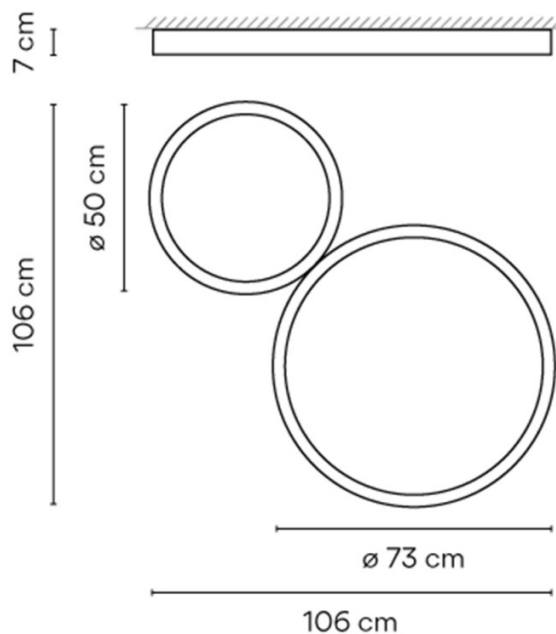

### Vibia Up Double LED Ceiling Light

Designed by Ramos & Bassols, the Vibia Up Double LED Ceiling Light consists of an aluminium frame and polycarbonate diffuser that projects a warm illumination. It is ideal for rooms with low ceilings due to its 7cm depth and can add a touch of contemporary elegance to your space. The inspiration behind the Vibia Up Double Ceiling came from neo-classical domestic architecture and is available in two neutral finishes (Black Grey or Grey).

### PRODUCT SPECIFICATION

<b>Light Source:</b>	<b>Smaller Shade:</b> 26.5W, 2700K, 4140 Lumens <b>Larger Shade:</b> 55.3W, 2700K, 4140 Lumens
<b>IP Code:</b>	20
<b>Dimming:</b>	Dimmable via 1-10V/Dali/Push to make dimming systems. Please consult your electrician, additional wiring may be required on-site.
<b>Dimensions:</b>	Smaller Shade: Ø50cm Larger Shade: Ø73cm Full Width: 106cm Full Height: 106cm Depth: 7cm