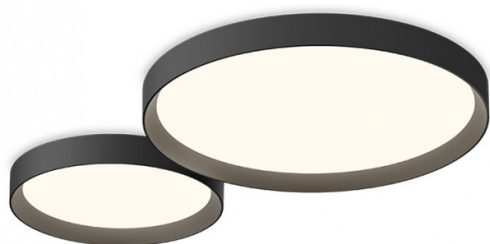

VIBIA

Vibia Up Double LED Ceiling Light

LA7310

SOURCE: <https://www.davidvillagelighting.co.uk/product/Vibia-Up-Double-LED-Ceiling-Light/14513>

PRODUCT DESCRIPTION

Designer: Ramos & Bassols

Vibia Up Double LED Ceiling Light

Designed by Ramos & Bassols, the Vibia Up Double LED Ceiling Light consists of an aluminium frame and polycarbonate diffuser that projects a warm illumination. It is ideal for rooms with low ceilings due to its 7cm depth and can add a touch of contemporary elegance to your space. The inspiration behind the Vibia Up Double Ceiling came from neo-classical domestic architecture and is available in two neutral finishes (Black Grey or Grey).

Able to adapt to a wide range of modern interiors, the Vibia Up boasts a large surface area and therefore provides ample illumination. It is a great addition to living spaces, hallways, bedrooms or entryways as well as commercial spaces such as restaurants, cafes, bars or hotels.

This pendant can also be supplied with a colour temperature of 4000K upon request. Please [contact us](#) for more information and pricing.

PRODUCT SPECIFICATION

| | |
|----------------------|---|
| Light Source: | Smaller Shade: 26.5W, 2700K, 4140 Lumens Larger Shade: 55.3W, 2700K, 4140 Lumens |
| IP Code: | 20 |
| Dimming: | Dimmable via 1-10V/Dali/Push to make dimming systems. Please consult your electrician, additional wiring may be required on-site. |
| Dimensions: | Smaller Shade: Ø50cm Larger Shade: Ø73cm Full Width: 106cm Full Height: 106cm Depth: 7cm |