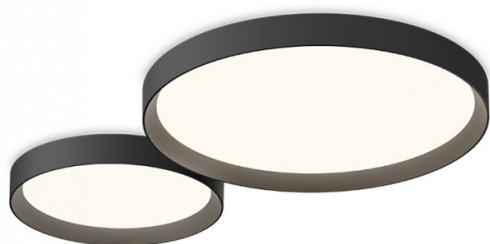

VIBIA

Vibia Up Double LED Ceiling Light

LA7310

SOURCE: <https://www.davidvillagelighting.co.uk/product/Vibia-Up-Double-LED-Ceiling-Light/14513>

PRODUCT DESCRIPTION

Designer: Ramos & Bassols

Vibia Up Double LED Ceiling Light

Designed by Ramos & Bassols, the Vibia Up Double LED Ceiling Light consists of an aluminium frame and polycarbonate diffuser that projects a warm illumination. It is ideal for rooms with low ceilings due to its 7cm depth and can add a touch of contemporary elegance to your space. The inspiration behind the Vibia Up Double Ceiling came from neo-classical domestic architecture and is available in two neutral finishes (Black Grey or Grey).

Able to adapt to a wide range of modern interiors, the Vibia Up boasts a large surface area and therefore provides ample illumination. It is a great addition to living spaces, hallways, bedrooms or entryways as well as commercial spaces such as restaurants, cafes, bars or hotels.

This pendant can also be supplied with a colour temperature of 4000K upon request. Please [contact us](#) for more information and pricing.

PRODUCT SPECIFICATION

Light Source:	Smaller Shade: 26.5W, 2700K, 4140 Lumens Larger Shade: 55.3W, 2700K, 4140 Lumens
IP Code:	20
Dimming:	Dimmable via 1-10V/Dali/Push to make dimming systems. Please consult your electrician, additional wiring may be required on-site.
Dimensions:	Smaller Shade: Ø50cm Larger Shade: Ø73cm Full Width: 106cm Full Height: 106cm Depth: 7cm