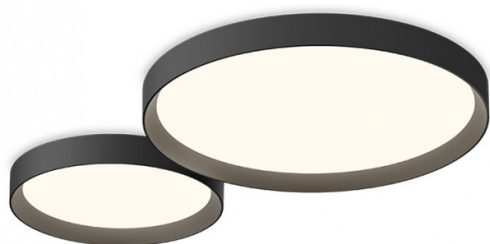

VIBIA

Vibia Up Double LED Ceiling Light

LA7310

SOURCE: <https://www.davidvillagelighting.co.uk/product/Vibia-Up-Double-LED-Ceiling-Light/14513>