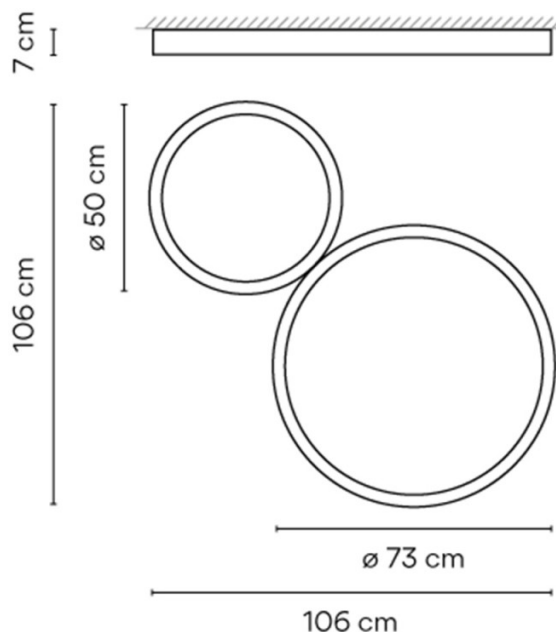

### Vibia Up Double LED Ceiling Light

Designed by Ramos & Bassols, the Vibia Up Double LED Ceiling Light consists of an aluminium frame and polycarbonate diffuser that projects a warm illumination. It is ideal for rooms with low ceilings due to its 7cm depth and can add a touch of contemporary elegance to your space. The inspiration behind the Vibia Up Double Ceiling came from neo-classical domestic architecture and is available in two neutral finishes (Black Grey or Grey).

## PRODUCT SPECIFICATION

<b>Light Source:</b>	<b>Smaller Shade:</b> 26.5W, 2700K, 4140 Lumens <b>Larger Shade:</b> 55.3W, 2700K, 4140 Lumens
<b>IP Code:</b>	20
<b>Dimming:</b>	Dimmable via 1-10V/Dali/Push to make dimming systems. Please consult your electrician, additional wiring may be required on-site.
<b>Dimensions:</b>	Smaller Shade: Ø50cm Larger Shade: Ø73cm Full Width: 106cm Full Height: 106cm Depth: 7cm