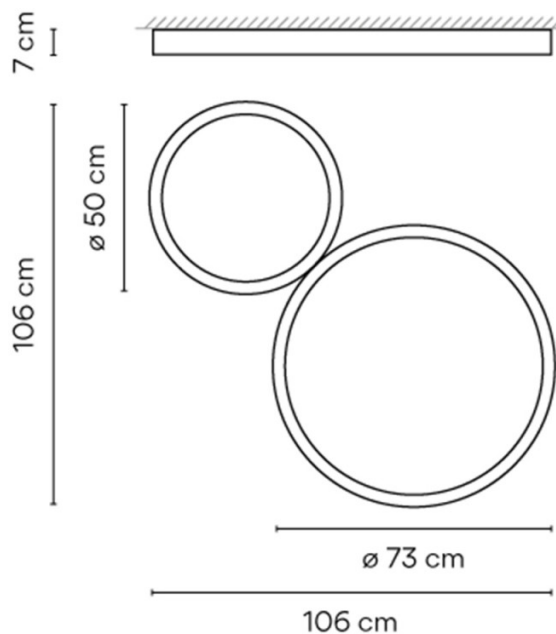

### Vibia Up Double LED Ceiling Light

Designed by Ramos & Bassols, the Vibia Up Double LED Ceiling Light consists of an aluminium frame and polycarbonate diffuser that projects a warm illumination. It is ideal for rooms with low ceilings due to its 7cm depth and can add a touch of contemporary elegance to your space. The inspiration behind the Vibia Up Double Ceiling came from neo-classical domestic architecture and is available in two neutral finishes (Black Grey or Grey).

## PRODUCT SPECIFICATION

<b>Light Source:</b>	<b>Smaller Shade:</b> 26.5W, 2700K, 4140 Lumens <b>Larger Shade:</b> 55.3W, 2700K, 4140 Lumens
<b>IP Code:</b>	20
<b>Dimming:</b>	Dimmable via 1-10V/Dali/Push to make dimming systems. Please consult your electrician, additional wiring may be required on-site.
<b>Dimensions:</b>	Smaller Shade: Ø50cm Larger Shade: Ø73cm Full Width: 106cm Full Height: 106cm Depth: 7cm