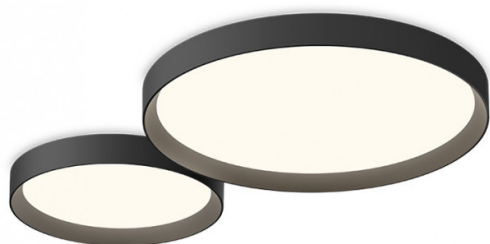

## Vibia Up Double LED Ceiling Light

LA7310

SOURCE: <https://www.davidvillagelighting.co.uk/product/Vibia-Up-Double-LED-Ceiling-Light/14513>

### Vibia Up Double LED Ceiling Light

Designed by Ramos & Bassols, the Vibia Up Double LED Ceiling Light consists of an aluminium frame and polycarbonate diffuser that projects a warm illumination. It is ideal for rooms with low ceilings due to its 7cm depth and can add a touch of contemporary elegance to your space. The inspiration behind the Vibia Up Double Ceiling came from neo-classical domestic architecture and is available in two neutral finishes (Black Grey or Grey).

Able to adapt to a wide range of modern interiors, the Vibia Up boasts a large surface area and therefore provides ample illumination. It is a great addition to living spaces, hallways, bedrooms or entryways as well as commercial spaces such as restaurants, cafes, bars or hotels.