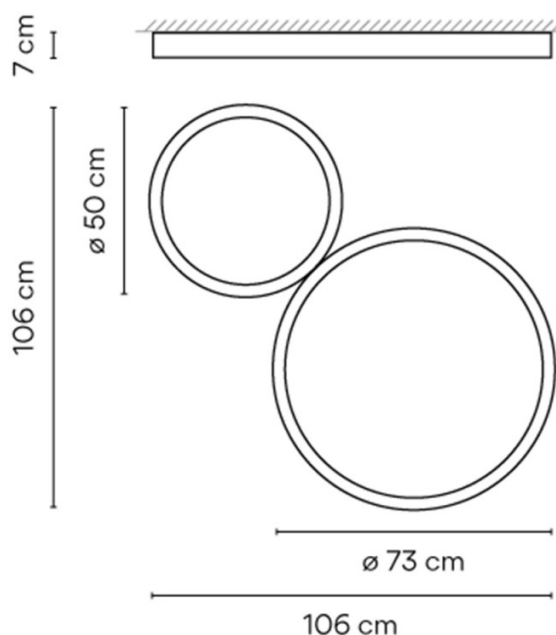

Designed by Ramos & Bassols, the Vibia Up Double LED Ceiling Light consists of an aluminium frame and polycarbonate diffuser that projects a warm illumination. It is ideal for rooms with low ceilings due to its 7cm depth and can add a touch of contemporary elegance to your space. The inspiration behind the Vibia Up Double Ceiling came from neo-classical domestic architecture and is available in two neutral finishes (Black Grey or Grey).

This pendant can also be supplied with a colour temperature of 4000K upon request. Please [contact us](#) for more information and pricing.

PRODUCT SPECIFICATION

| | |
|----------------------|---|
| Light Source: | Smaller Shade: 26.5W, 2700K, 4140 Lumens Larger Shade: 55.3W, 2700K, 4140 Lumens |
| IP Code: | 20 |
| Dimming: | Dimmable via 1-10V/Dali/Push to make dimming systems. Please consult your electrician, additional wiring may be required on-site. |
| Dimensions: | Smaller Shade: Ø50cm Larger Shade: Ø73cm Full Width: 106cm Full Height: 106cm Depth: 7cm |