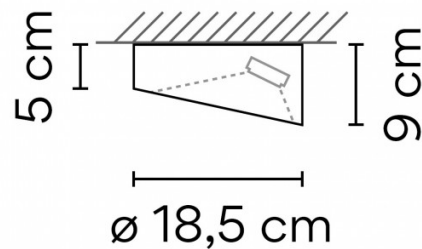

## PRODUCT SPECIFICATION

- Light Source:** 2.1W, 2700K, 598 Lumens
- IP Code:** 20
- Dimming:** Dimmable via 0-10V dimming systems. Please consult your electrician, additional wiring may be required on site.
- Dimensions:** Ø18.5cm  
Shortest Height: 5cm  
Largest Height: 9cm