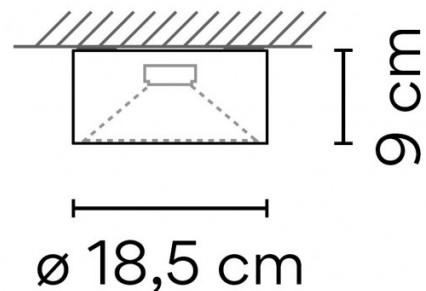

PRODUCT SPECIFICATION

Light Source:	2.1W, 2700K, 598 Lumens
IP Code:	20
Dimming:	Dimmable via 0-10V dimming systems. Please consult your electrician, additional wiring may be required on site.
Dimensions:	Ø18.5cm Height: 9cm