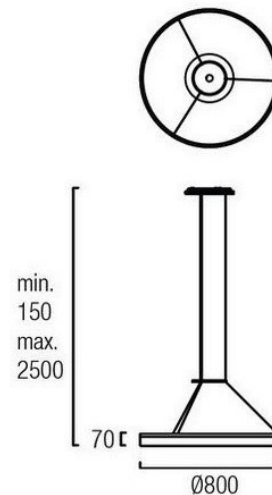

Light Attack Circus 800 mm LED

LA7252

SOURCE: <https://www.davidvillagelighting.co.uk/product/Light-Attack-Circus-800-mm-LED/14454>

PRODUCT DESCRIPTION

High power LED suspension.
White structure. Standard version non dimmable ballast

Also available with 1-10V dimmable. Please phone or email for details.

Image not found or type unknown

PRODUCT SPECIFICATION

Light Source: 31W, 3000K, 2976lumens

Dimming: Non Dimmable

Dimensions: 800 mm Diffuser diameter
70 mm Diffuser Depth
150 mm Min drop
2500 mm Max drop