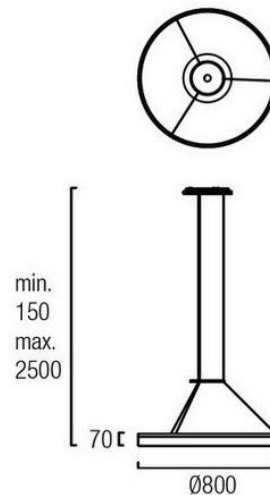

## PRODUCT DESCRIPTION

High power LED suspension.  
White structure. Standard version non dimmable ballast

Also available with 1-10V dimmable. Please phone or email for details.

Image not found or type unknown

## PRODUCT SPECIFICATION

**Light Source:** 31W, 3000K, 2976lumens

**Dimming:** Non Dimmable

**Dimensions:** 800 mm Diffuser diameter  
70 mm Diffuser Depth  
150 mm Min drop  
2500 mm Max drop

**For all sales and technical enquiries, please contact:**