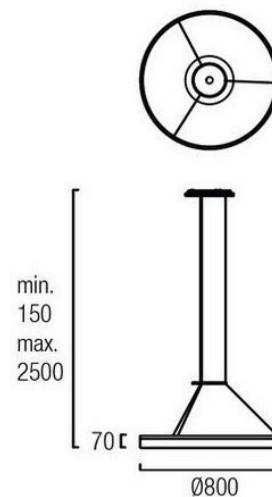

Light Attack Circus 800 mm LED

LA7252

SOURCE: <https://www.davidvillagelighting.co.uk/product/Light-Attack-Circus-800-mm-LED/14454>

PRODUCT DESCRIPTION

High power LED suspension.
White structure. Standard version non dimmable ballast

Also available with 1-10V dimmable. Please phone or email for details.

Image not found or type unknown

PRODUCT SPECIFICATION

Light Source: 31W, 3000K, 2976lumens

Dimming: Non Dimmable

Dimensions: 800 mm Diffuser diameter
70 mm Diffuser Depth
150 mm Min drop
2500 mm Max drop