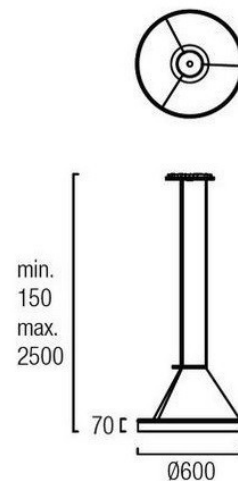

Light Attack Circus 600 mm LED

LA7250

SOURCE: <https://www.davidvillagelighting.co.uk/product/Light-Attack-Circus-600-mm-LED/14453>

PRODUCT DESCRIPTION

High power LED suspension.
White structure. Standard version non dimmable ballast

Also available with 1-10V dimmable. Please phone or email for details.

Image not found or type unknown

PRODUCT SPECIFICATION

Light Source: 22W, 3000K, 2112lumens

Dimming: Non dimmable.

Dimensions: 600 mm Diffuser diameter
70 mm Diffuser depth
150 mm Min drop
2500 mm Max drop