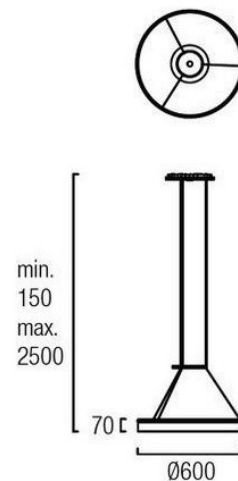

Light Attack Circus 600 mm LED

LA7250

SOURCE: <https://www.davidvillagelighting.co.uk/product/Light-Attack-Circus-600-mm-LED/14453>

PRODUCT DESCRIPTION

High power LED suspension.

White structure. Standard version non dimmable ballast

Also available with 1-10V dimmable. Please phone or email for details.

Image not found or type unknown

PRODUCT SPECIFICATION

Light Source: 22W, 3000K, 2112lumens

Dimming: Non dimmable.

Dimensions: 600 mm Diffuser diameter
70 mm Diffuser depth
150 mm Min drop
2500 mm Max drop