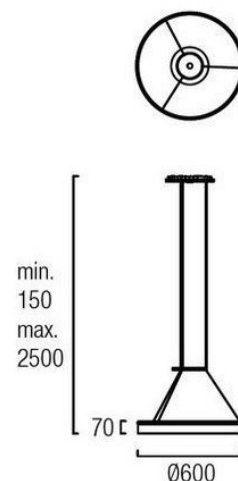

## PRODUCT DESCRIPTION

High power LED suspension.

White structure. Standard version non dimmable ballast

Also available with 1-10V dimmable. Please phone or email for details.

Image not found or type unknown

## PRODUCT SPECIFICATION

**Light Source:** 22W, 3000K, 2112lumens

**Dimming:** Non dimmable.

**Dimensions:** 600 mm Diffuser diameter  
70 mm Diffuser depth  
150 mm Min drop  
2500 mm Max drop

**For all sales and technical enquiries, please contact:**