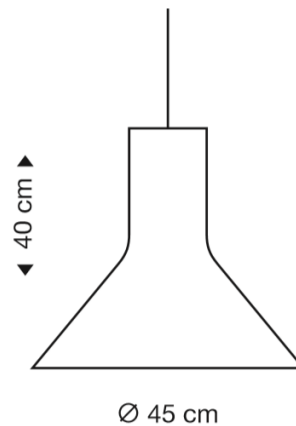

## PRODUCT SPECIFICATION

- Light Source:** 1 x Philips CorePro Max 8W E27 LED - colour temperature manually adjustable from 2700K-6500K (Included by Secto)
- IP Code:** 20
- Dimming:** Dimmable via mains phase dimming.
- Dimensions:** Height: 40cm  
Shade: Ø45cm  
  
Cable length: 150cm