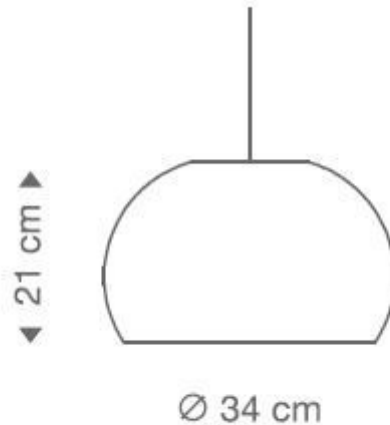

### PRODUCT SPECIFICATION

- Light Source:** 13W, 3000K, 1200 lumens  
**IP Code:** 20  
**Dimming:** Dimmable via trailing edge dimming systems  
**Dimensions:** Height: 21cm  
 Width: 34cm  
 Cable length: 180cm