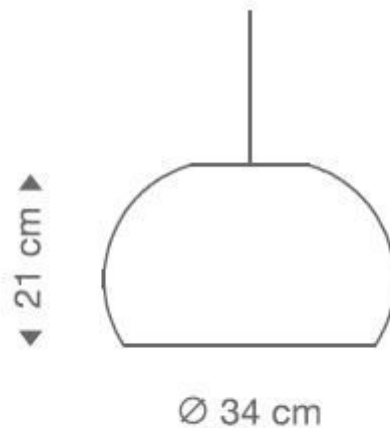

## PRODUCT SPECIFICATION

- Light Source:** 13W, 3000K, 1200 lumens  
**IP Code:** 20  
**Dimming:** Dimmable via trailing edge dimming systems  
**Dimensions:** Height: 21cm  
 Width: 34cm  
 Cable length: 180cm