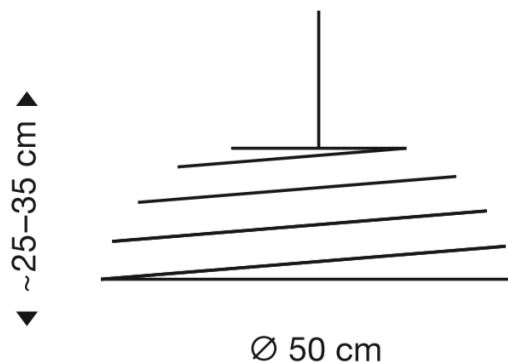

PRODUCT SPECIFICATION

Light Source:	11W, 2850K, 650 Lumens
IP Code:	20
Dimming:	Dimmable via trailing edge, with integrated 3-step dimming by pressing a standard wall switch. NOT DIMMABLE USING DIMMER SWITCHES.
Dimensions:	Height: 25-35cm Shade: Ø50cm
	Cable length: 200cm