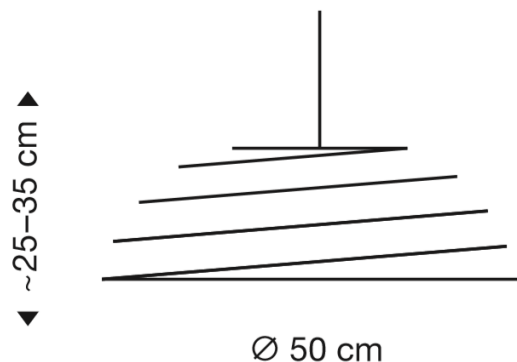

PRODUCT SPECIFICATION

Light Source:	11W, 2850K, 650 Lumens
IP Code:	20
Dimming:	Dimmable via trailing edge, with integrated 3-step dimming by pressing a standard wall switch. NOT DIMMABLE USING DIMMER SWITCHES.
Dimensions:	Height: 25-35cm Shade: Ø50cm
	Cable length: 200cm