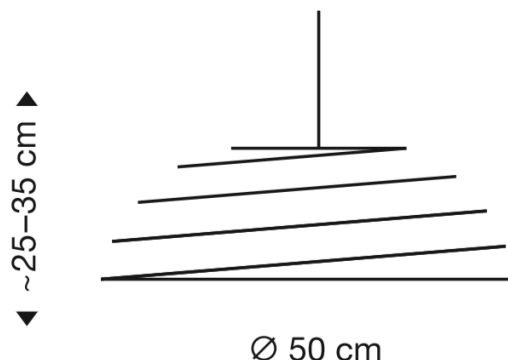

PRODUCT SPECIFICATION

Light Source:	11W, 2850K, 650 Lumens
IP Code:	20
Dimming:	Dimmable via trailing edge, with integrated 3-step dimming by pressing a standard wall switch. NOT DIMMABLE USING DIMMER SWITCHES.
Dimensions:	Height: 25-35cm Shade: Ø50cm
	Cable length: 200cm