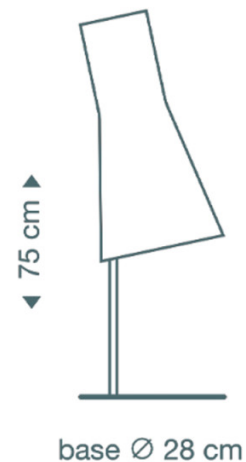

### Secto 4220 Table Lamp

The Secto 4220 Table Lamp exemplifies the clean lines and natural materials characteristic of Scandinavian design. Created by Finnish designer Seppo Koho, this table lamp is meticulously handcrafted from PEFC-certified birch by skilled artisans in Finland. The slatted wooden shade gently diffuses light, creating a warm and inviting glow that enhances any interior space.

Standing at 75 cm tall, the 4220 Table Lamp is versatile enough for various applications, whether as a reading light on a bedside table or as a decorative accent on a dresser or desk. The lamp's minimalist frame and circular base are available in grey for the birch, white, and walnut veneer finishes, or in black for the black shade, providing a harmonious look. The cable includes an integrated on/off switch for added convenience.

## PRODUCT SPECIFICATION

- Light Source:** 1 x Philips CorePro Max 8W E27 LED - colour temperature manually adjustable from 2700K-6500K (Included by Secto)
- IP Code:** 20
- Dimming:** Integrated on/off switch on the product.
- Dimensions:** Height: 75cm  
Shade: Ø25cm  
Base: Ø28cm  
  
Cable length: 220cm