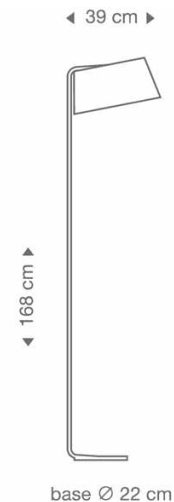

Secto
DESIGN

Secto Owalo 7010 LED Floor Lamp

LA7199

SOURCE: <https://www.davidvillagelighting.co.uk/product/Secto-Owalo-7010-LED-Floor-Lamp/14401>

PRODUCT DESCRIPTION

Secto Owalo 7010 Floor Lamp

Described by Secto as 'formal elegance', the Owalo 7010 floor lamp has a stand out silhouette yet retains a light and airy aesthetic. The perfect addition to a living or dining area, the slim profile of the Owalo floor lamp is available in natural birch, with a black or white lamination or a walnut veneer.

With an integrated LED component, the Owalo 7010 floor lamp provides a warm and ambient glow and can be used in conjunction with the [Owalo 7020 table lamp](#) and [Owalo 7030 wall lamp](#) for a cohesive and chic feel. Handmade from Finnish birch by skilled craftsmen, the Owalo range adds warmth to interiors due to the wooden slatted shades.

PRODUCT SPECIFICATION

Light Source: 10W, 2850K, 770 lumens

IP Code: 20

Dimming: In line on/off switch included on cable

Dimensions: Height: 168cm
Width: 22cm
Cable length: 310cm

For all sales and technical enquiries, please contact: