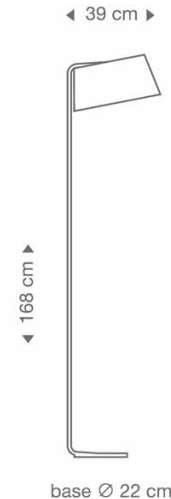

Available in natural birch, laminated white or black, and walnut veneer, the Owalo 7010 floor lamp adds a touch of Scandinavian charm to your home or workspace. Equipped with an integrated 10W LED light source, this lamp is energy-efficient and long-lasting. Pair it with the [Owalo 7020 table lamp](#) or the [Owalo 7030 table lamp](#) for a cohesive lighting scheme.

## PRODUCT SPECIFICATION

**Light Source:** 10W, 2850K, 770 Lumens

**IP Code:** 20

**Dimming:** In line on/off switch included on cable.

**Dimensions:** Height: 168cm  
Width: 22cm

Base: Ø22cm  
Cable length: 310cm