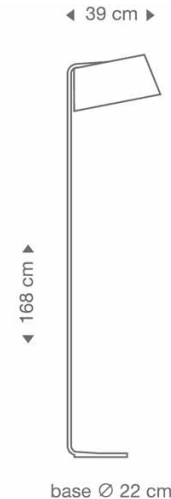

Available in natural birch, laminated white or black, and walnut veneer, the Owalo 7010 floor lamp adds a touch of Scandinavian charm to your home or workspace. Equipped with an integrated 10W LED light source, this lamp is energy-efficient and long-lasting. Pair it with the [Owalo 7020 table lamp](#) or the [Owalo 7030 table lamp](#) for a cohesive lighting scheme.

PRODUCT SPECIFICATION

Light Source: 10W, 2850K, 770 Lumens

IP Code: 20

Dimming: In line on/off switch included on cable.

Dimensions: Height: 168cm
Width: 22cm

Base: Ø22cm
Cable length: 310cm

For all sales and technical enquiries, please contact: