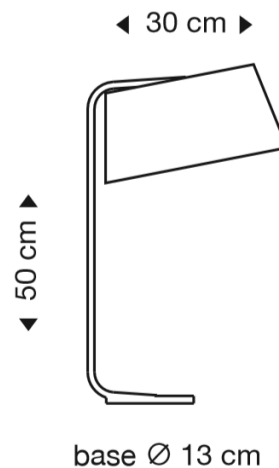

The Secto Owalo 7020 LED table lamp combines formal elegance with functional design, making it a versatile lighting solution for bedrooms, living rooms, and even offices. Standing at 50 cm high, this compact table lamp features a slatted wooden shade that is handcrafted from Finnish birch by skilled artisans. The slim frame and minimalist aesthetic make it perfect for placement on bedside tables, window sills, or side tables.

PRODUCT SPECIFICATION

Light Source: 7W, 2850k, 630 Lumens

IP Code: 20

Dimming: Integrated on/off switch on the product.

Dimensions: Height: 50cm
Width: 30cm
Base: Ø13cm

Cable length: 300cm

For all sales and technical enquiries, please contact: