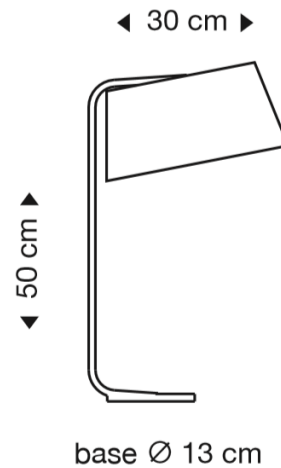

Secto
DESIGN

Secto Owalo 7020 LED Table Lamp

LA7198

SOURCE: <https://www.davidvillagelighting.co.uk/product/Secto-Owalo-7020-LED-Table-Lamp/14400>

PRODUCT DESCRIPTION

Designer: Seppo Koho

Secto Owalo 7020 Table Lamp

The Secto Owalo 7020 LED table lamp combines formal elegance with functional design, making it a versatile lighting solution for bedrooms, living rooms, and even offices. Standing at 50 cm high, this compact table lamp features a slatted wooden shade that is handcrafted from Finnish birch by skilled artisans. The slim frame and minimalist aesthetic make it perfect for placement on bedside tables, window sills, or side tables.

PRODUCT SPECIFICATION

- Light Source:** 7W, 2850k, 630 Lumens
- IP Code:** 20
- Dimming:** Integrated on/off switch on the product.
- Dimensions:** Height: 50cm
Width: 30cm
Base: Ø13cm
- Cable length: 300cm