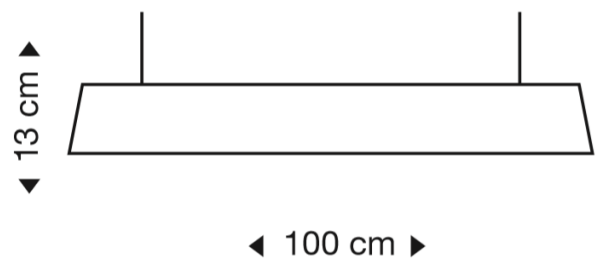

Secto
DESIGN

Secto Owalo 7000 LED Pendant Light

LA7196

SOURCE: <https://www.davidvillagelighting.co.uk/product/Secto-Owalo-7000-LED-Pendant-Light/14398>

PRODUCT DESCRIPTION

Secto Owalo 7000

Handmade of PEFC-certified form-pressed birch in Finland by highly skilled craftsmen. The wood provides a soft luminosity for atmosphere and appeal. Uses the latest LED-technology. Standard cable length - 1.5m (Additional lengths available. Please contact us for more details)

PRODUCT SPECIFICATION

- Light Source:** 21W, 2850K, 2500 lumens
- IP Code:** 20
- Dimming:** Dimmable via trailing edge, with integrated 3-step dimming by pressing a standard wall switch. NOT DIMMABLE USING DIMMER SWITCHES.
- Dimensions:** Height: 13cm
Width: 9cm
Length: 100cm
Cable length: 200cm