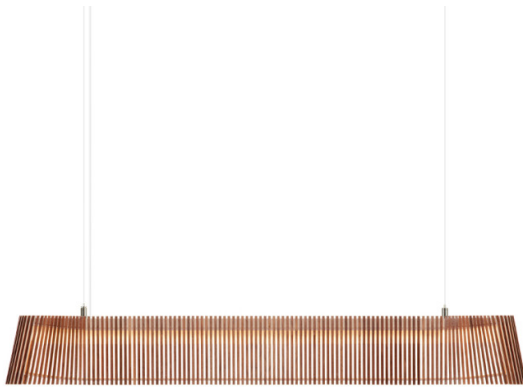

# Secto Owalo 7000 LED Pendant Light

LA7196

SOURCE: <https://www.davidvillagelighting.co.uk/product/Secto-Owalo-7000-LED-Pendant-Light/14398>

### Secto Owalo 7000 LED Pendant Light

The Secto Owalo 7000 LED pendant light offers a sleek and tranquil design, perfect for illuminating dining tables, meeting rooms, and large open spaces. Its horizontal orientation and clean lines make it a standout piece that provides a warm and inviting glow. Handcrafted in Finland using PEFC-certified Finnish birch, the Owalo 7000 combines sustainable craftsmanship with cutting-edge LED technology, ensuring both beauty and energy efficiency.

The Owalo 7000 pendant is available in four stunning finishes: natural birch, black, white, and walnut veneer. With a built-in dimming feature, it allows for customisable light levels (70%, 30%, and 15%) for optimal ambiance. The 15ft textile cable with steel suspension wires ensure easy installation and adaptability to various ceiling heights. Browse the [Secto](#) Design collection for more Scandinavian-inspired designs.