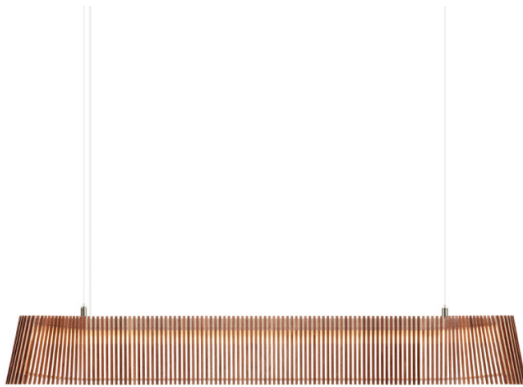

# Secto Owalo 7000 LED Pendant Light

LA7196

SOURCE: <https://www.davidvillagelighting.co.uk/product/Secto-Owalo-7000-LED-Pendant-Light/14398>

### Secto Owalo 7000 LED Pendant Light

The Secto Owalo 7000 LED pendant light offers a sleek and tranquil design, perfect for illuminating dining tables, meeting rooms, and large open spaces. Its horizontal orientation and clean lines make it a standout piece that provides a warm and inviting glow. Handcrafted in Finland using PEFC-certified Finnish birch, the Owalo 7000 combines sustainable craftsmanship with cutting-edge LED technology, ensuring both beauty and energy efficiency.

The Owalo 7000 pendant is available in four stunning finishes: natural birch, black, white, and walnut veneer. With a built-in dimming feature, it allows for customisable light levels (70%, 30%, and 15%) for optimal ambiance. The 15ft textile cable and steel suspension wires ensure easy installation and adaptability to various ceiling heights. Browse the [Secto](#) Design collection for more Scandinavian-inspired designs.