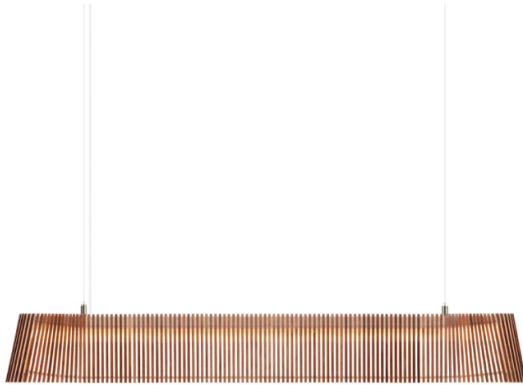

# Secto Owalo 7000 LED Pendant Light

LA7196

SOURCE: <https://www.davidvillagelighting.co.uk/product/Secto-Owalo-7000-LED-Pendant-Light/14398>

### Secto Owalo 7000 LED Pendant Light

The Secto Owalo 7000 LED pendant light offers a sleek and tranquil design, perfect for illuminating dining tables, meeting rooms, and large open spaces. Its horizontal orientation and clean lines make it a standout piece that provides a warm and inviting glow. Handcrafted in Finland using PEFC-certified Finnish birch, the Owalo 7000 combines sustainable craftsmanship with cutting-edge LED technology, ensuring both beauty and energy efficiency.

The Owalo 7000 pendant is available in four stunning finishes: natural birch, black, white, and walnut veneer. With a built-in dimming feature, it allows for customisable light levels (70%, 30%, and 15%) for optimal ambiance. The 15ft textile cable and steel suspension wires ensure easy installation and adaptability to various ceiling heights. Browse the [Secto](#) Design collection for more Scandinavian-inspired designs.