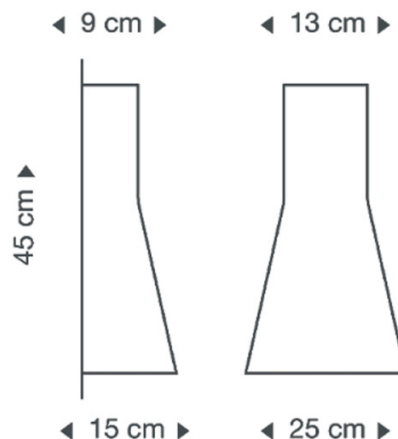

Secto 4231 Small Wall Light

LA7195

SOURCE: <https://www.davidvillagelighting.co.uk/product/Secto-4231-Small-Wall-Light/14397>

PRODUCT DESCRIPTION

Designer: Seppo Koho

Secto 4231 Small Wall Light

The Secto Small 4231 Wall Light is a compact and versatile luminaire, ideal for creating a cosy and inviting atmosphere. Handmade in Finland from sustainably sourced birch, this wall light embodies Secto Design's commitment to craftsmanship and sustainability. Its slatted shade diffuses light softly, adding warmth and charm to hallways, bedrooms, and living spaces.

Pair the 4231 with other lights from the [Secto](#) collection, including pendant, floor, and table lamps, to create a cohesive and sophisticated lighting scheme.

PRODUCT SPECIFICATION

- Light** 1 x Max 6W E14 LED (Included)
- Source:**
- IP Code:** 20
- Dimming:** **Hard wired:** Dimmable via mains phase dimming
Plug & Cable: In-line on/off switch included on cable.
- Dimensions:** Height: 45cm
Depth: 15cm
Width: 13-25 cm
- Cable length: 230cm (also available hard wired)