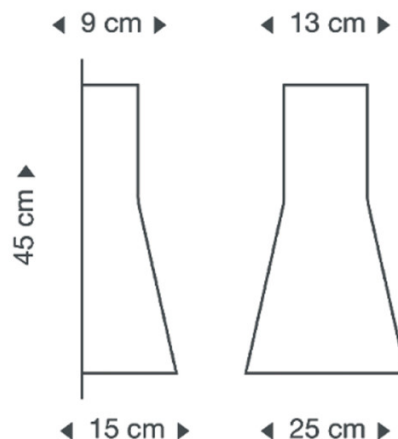

Secto 4231 Small Wall Light

LA7195

SOURCE: <https://www.davidvillagelighting.co.uk/product/Secto-4231-Small-Wall-Light/14397>

PRODUCT DESCRIPTION

Designer: Seppo Koho

Secto 4231 Small Wall Light

The Secto Small 4231 Wall Light is a compact and versatile luminaire, ideal for creating a cosy and inviting atmosphere. Handmade in Finland from sustainably sourced birch, this wall light embodies Secto Design's commitment to craftsmanship and sustainability. Its slatted shade diffuses light softly, adding warmth and charm to hallways, bedrooms, and living spaces.

Pair the 4231 with other lights from the [Secto](#) collection, including pendant, floor, and table lamps, to create a cohesive and sophisticated lighting scheme.

PRODUCT SPECIFICATION

- Light** 1 x Max 6W E14 LED (Included)
- Source:**
- IP Code:** 20
- Dimming:** **Hard wired:** Dimmable via mains phase dimming
- Plug & Cable:** In-line on/off switch included on cable.
- Dimensions:** Height: 45cm
Depth: 15cm
Width: 13-25 cm
- Cable length: 230cm (also available hard wired)