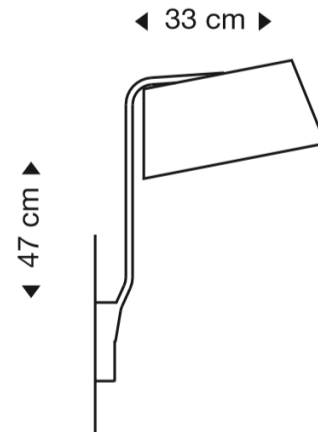

PRODUCT SPECIFICATION

Light Source:	7W, 2850K, 630 Lumens
IP Code:	20
Dimming:	Hard Wired: Dimmable via mains phase dimming. Plug & cable: In line on/off switch included on cable.
Dimensions:	Height: 47cm Depth: 33cm Width: 7cm Base: Ø11.5cm
	Cable length: 190cm (Plug & Cable Version)