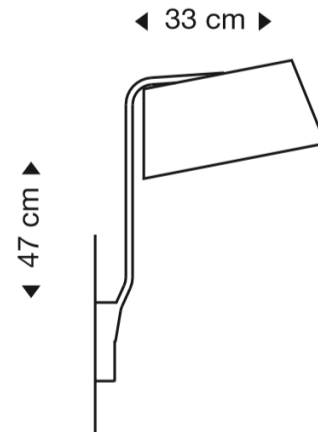

## PRODUCT SPECIFICATION

<b>Light Source:</b>	7W, 2850K, 630 Lumens
<b>IP Code:</b>	20
<b>Dimming:</b>	<b>Hard Wired:</b> Dimmable via mains phase dimming. <b>Plug &amp; cable:</b> In line on/off switch included on cable.
<b>Dimensions:</b>	Height: 47cm Depth: 33cm Width: 7cm Base: Ø11.5cm
	Cable length: 190cm (Plug & Cable Version)