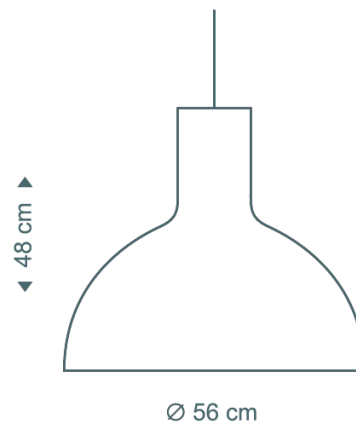

This pendant is particularly suited for dining areas and open-plan spaces, where its wide diameter offers even light distribution. Available in four stunning finishes, natural birch, black or white lamination, and walnut veneer, the Victo 4250 provides versatility, blending seamlessly with both modern and traditional decor styles. The light comes with a 150 cm textile cable, and additional lengths can be requested, ensuring adaptability to various ceiling heights.

## PRODUCT SPECIFICATION

<b>Light Source:</b>	1 x Philips CorePro Max 8W E27 LED - colour temperature manually adjustable from 2700K-6500K (Included by Secto)
<b>IP Code:</b>	20
<b>Dimming:</b>	Dimmable via mains phase dimming.
<b>Dimensions:</b>	Height: 48cm Shade: 56cm Cable length: 150cm