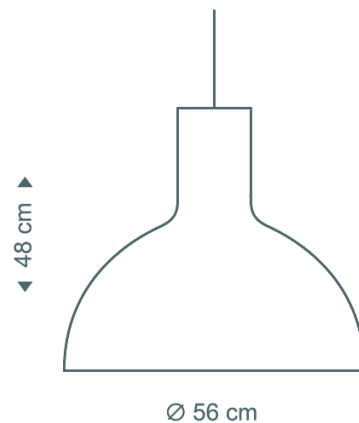

Secto Victo 4250 Pendant Light

LA7193

SOURCE: <https://www.davidvillagelighting.co.uk/product/Secto-Victo-4250-Pendant-Light/14395>

PRODUCT DESCRIPTION

Secto Victo 4250 Pendant Light

The Secto Victo 4250 pendant light is a wooden suspension created from slats of Finish birch, handmade in Finland by specialists. Despite its size and eye catching design, the Victo 4250 pendant light does not overpower spaces due to its slatted diffuser which makes the pendant feel light and airy. The Victo 4250 casts a warm glow and is perfect for cosy living areas.

PRODUCT SPECIFICATION

| | |
|----------------------|--|
| Light Source: | 1 x Philips CorePro Max 8W E27 LED - colour temperature manually adjustable from 2700K-6500K (included by Secto) |
| IP Code: | 20 |
| Dimming: | Dimmable via mains phase dimming |
| Dimensions: | Height: 48cm Width: 56cm Cable length: 150cm |