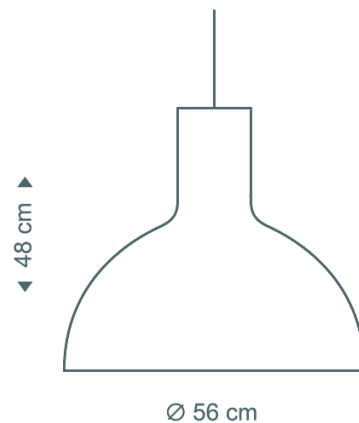

Secto Victo 4250 Pendant Light

LA7193

SOURCE: <https://www.davidvillagelighting.co.uk/product/Secto-Victo-4250-Pendant-Light/14395>

PRODUCT DESCRIPTION

Secto Victo 4250 Pendant Light

The Secto Victo 4250 pendant light is a wooden suspension created from slats of Finish birch, handmade in Finland by specialists. Despite its size and eye catching design, the Victo 4250 pendant light does not overpower spaces due to its slatted diffuser which makes the pendant feel light and airy. The Victo 4250 casts a warm glow and is perfect for cosy living areas.

PRODUCT SPECIFICATION

Light Source:	1 x Philips CorePro Max 8W E27 LED - colour temperature manually adjustable from 2700K-6500K (included by Secto)
IP Code:	20
Dimming:	Dimmable via mains phase dimming
Dimensions:	Height: 48cm Width: 56cm Cable length: 150cm