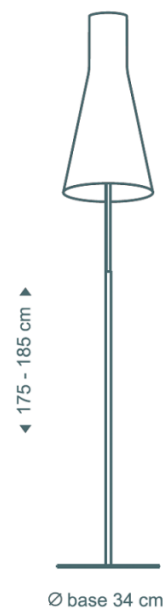

PRODUCT SPECIFICATION

1. **Light Source:** 1 x Philips CorePro Max 8W E27 LED - colour temperature manually adjustable from 2700K-6500K (Included by Secto)
2. **IP Code:** 20
3. **Dimming:** Integrated on/off switch on the product.
4. **Dimensions:** Height: 175-185cm
   Shade: Ø30cm
   Base: Ø34cm
5. Cable Length: 230cm