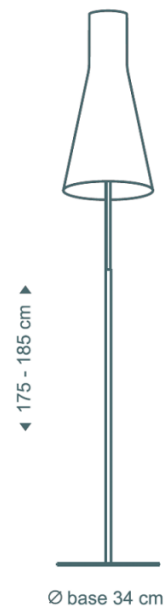

Secto 4210 Floor Lamp

LA7192

SOURCE: <https://www.davidvillagelighting.co.uk/product/Secto-4210-Floor-Lamp/14394>

PRODUCT DESCRIPTION

Designer: Seppo Koho

Secto 4210 Pendant Light

The Secto 4210 Floor Lamp is a defining piece in the Secto Design collection, known for its timeless Scandinavian elegance. Designed by Seppo Koho, this floor lamp features an inverted funnel-shaped shade crafted from form-pressed birch slats, which gently diffuse light to create a warm and inviting atmosphere. As one of Secto's original designs, the 4210 embodies the brand's commitment to sustainable materials and exceptional craftsmanship.

Standing at an adjustable height of 175–185 cm, the Secto 4210 is perfect for living rooms, reading nooks, or lounges. The shade is available in four finishes, natural birch, black, white, and walnut veneer, each complemented by a matching or contrasting frame. The lamp comes with an on/off switch conveniently integrated into the cable, offering both style and functionality.

Whether used as a standalone statement piece or as part of a cohesive lighting arrangement with other Secto designs, the 4210 Floor Lamp is a versatile addition to any interior. Explore the full Secto Design collection to create a harmonious lighting scheme for your space.

PRODUCT SPECIFICATION

- Light Source:** 1 x Philips CorePro Max 8W E27 LED - colour temperature manually adjustable from 2700K-6500K (Included by Secto)
- IP Code:** 20
- Dimming:** Integrated on/off switch on the product.
- Dimensions:** Height: 175-185cm  
Shade: Ø30cm  
Base: Ø34cm  
  
Cable Length: 230cm