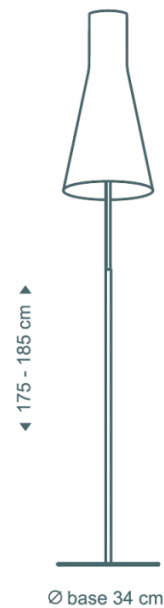

PRODUCT SPECIFICATION

- **Light Source:** 1 x Philips CorePro Max 8W E27 LED - colour temperature manually adjustable from 2700K-6500K (Included by Secto)
- **IP Code:** 20
- **Dimming:** Integrated on/off switch on the product.
- **Dimensions:** Height: 175-185cm
  Shade: Ø30cm
  Base: Ø34cm

  Cable Length: 230cm