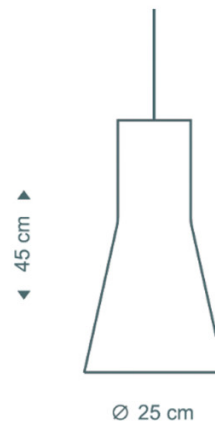

PRODUCT SPECIFICATION

- **Light** 1 x Philips CorePro Max 8W E27 LED - colour temperature manually adjustable from 2700K-6500K (Included by Secto)
- **Source:**
- **IP Code:** 20
- **Dimming:** Dimmable via mains phase dimming.
- **Dimensions:** Height: 45cm
  Shade: Ø25cm

  Cable length: 150cm