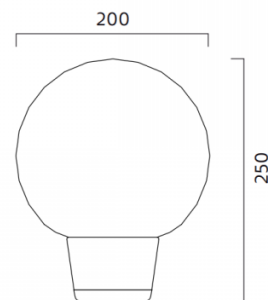

For all sales and technical enquiries, please contact:

+44 (0)114 263 4266

info@davidvillagelighting.co.uk

www.davidvillagelighting.co.uk