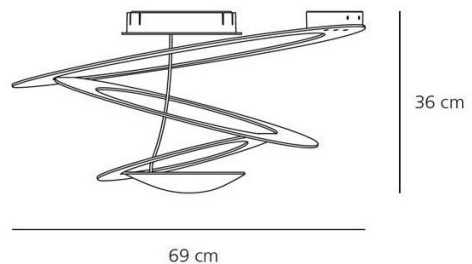

In the Pirce Ceiling Light the lamp itself is placed in the lower dish of the light casting illumination upwards to give indirect light emission making this light by Artemide not only a special light source but also a unique piece of ceiling art.

Light Source:	44W, 2700K or 3000K, 3097 or 3313 lumens
IP Code:	20
Dimming:	Push to make/ switch dimming, dimmable using push to make switches. Please consult your electrician, additional wiring may be required on site.
Dimensions:	69 cm width 36 height