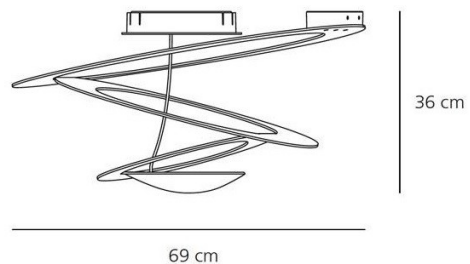

Artemide

Artemide Pirce Mini LED Ceiling Light

LA6601/MINI

SOURCE: <https://www.davidvillagelighting.co.uk/product/Artemide-Pirce-Mini-LED-Ceiling-Light/14366>

PRODUCT DESCRIPTION

Designer: Giuseppe Maurizio Scutella

Pirce LED Ceiling Light Mini by Artemide

Designed by Giuseppe Maurizio Scutellà in 2008 for Artemide, this is the ceiling version of Pirce light, an extension to the existing Pirce range. Opening out of a slim disk are fluttering spirals, which fall gently downwards, creating magical effects of form and light in flowing twirls.

In the Pirce Ceiling Light the lamp itself is placed in the lower dish of the light casting illumination upwards to give indirect light emission making this light by Artemide not only a special light source but also a unique piece of ceiling art.

The Artemide Pirce Light is now available with incorporated LEDs in this updated version along with the choice of 2 colours; white or gold.

See the rest of Artemide's [Pirce Collection](#).

PRODUCT SPECIFICATION

1. **Light Source:** 44W, 2700K or 3000K, 3097 or 3313 lumens
2. **IP Code:** 20
3. **Dimming:** Push to make/ switch dimming, dimmable using push to make switches. Please consult your electrician, additional wiring may be required on site.
4. **Dimensions:** 69 cm width
   36 height