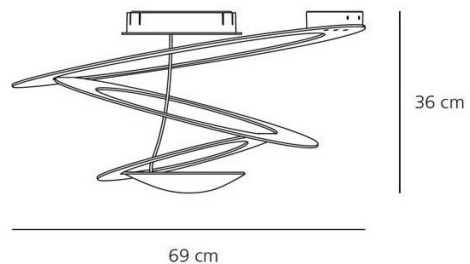

In the Pirce Ceiling Light the lamp itself is placed in the lower dish of the light casting illumination upwards to give indirect light emission making this light by Artemide not only a special light source but also a unique piece of ceiling art.

- Light Source:** 44W, 2700K or 3000K, 3097 or 3313 lumens
- IP Code:** 20
- Dimming:** Push to make/ switch dimming, dimmable using push to make switches. Please consult your electrician, additional wiring may be required on site.
- Dimensions:** 69 cm width
36 height