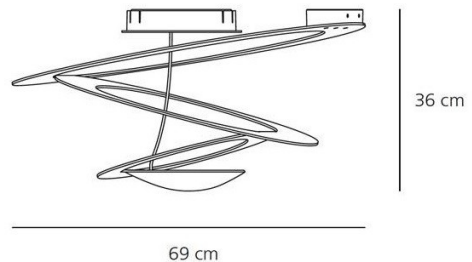

In the Pirce Ceiling Light the lamp itself is placed in the lower dish of the light casting illumination upwards to give indirect light emission making this light by Artemide not only a special light source but also a unique piece of ceiling art.

- Light Source:** 44W, 2700K or 3000K, 3097 or 3313 lumens
- IP Code:** 20
- Dimming:** Push to make/ switch dimming, dimmable using push to make switches. Please consult your electrician, additional wiring may be required on site.
- Dimensions:** 69 cm width
36 height