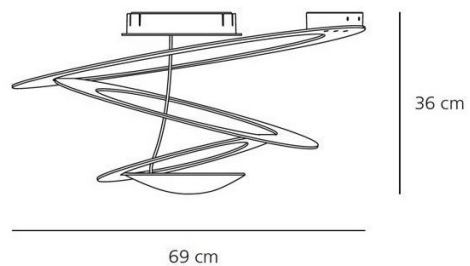

In the Pirce Ceiling Light the lamp itself is placed in the lower dish of the light casting illumination upwards to give indirect light emission making this light by Artemide not only a special light source but also a unique piece of ceiling art.

See the rest of Artemide's [Pirce Collection](#).

PRODUCT SPECIFICATION

Light Source: 1x max 11W LED R7 (excluded)

IP Code: 20

Dimming: Dimmable via mains phase dimming.

Dimensions: 69 cm width
36 cm height