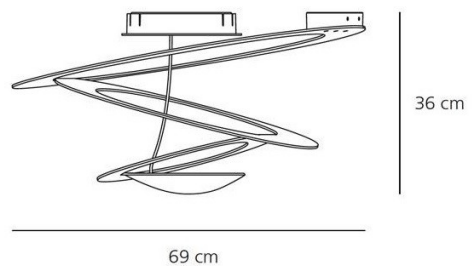

In the Pirce Ceiling Light the lamp itself is placed in the lower dish of the light casting illumination upwards to give indirect light emission making this light by Artemide not only a special light source but also a unique piece of ceiling art.

See the rest of Artemide's [Pirce Collection](#).

PRODUCT SPECIFICATION

Light Source: 1x max 11W R7 (excluded)

IP Code: 20

Dimming: Dimmable via mains phase dimming.

Dimensions: 69 cm width
36 cm height

For all sales and technical enquiries, please contact: