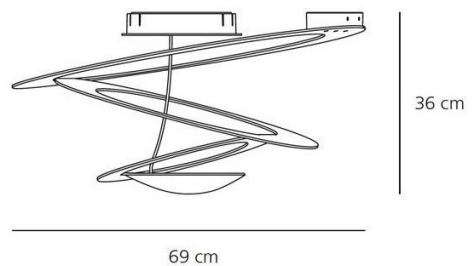

In the Pirce Ceiling Light the lamp itself is placed in the lower dish of the light casting illumination upwards to give indirect light emission making this light by Artemide not only a special light source but also a unique piece of ceiling art.

See the rest of Artemide's [Pirce Collection](#).

PRODUCT SPECIFICATION

Light Source: 1x max 11W LED R7 (excluded)

IP Code: 20

Dimming: Dimmable via mains phase dimming.

Dimensions: 69 cm width
36 cm height