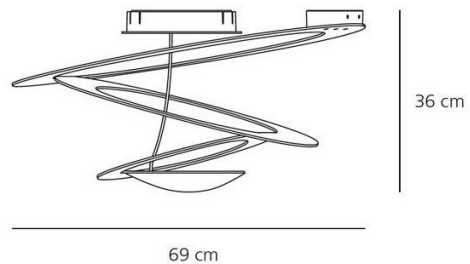

In the Pirce Ceiling Light the lamp itself is placed in the lower dish of the light casting illumination upwards to give indirect light emission making this light by Artemide not only a special light source but also a unique piece of ceiling art.

See the rest of Artemide's [Pirce Collection](#).

PRODUCT SPECIFICATION

Light Source: 1x max 11W LED R7 (excluded)

IP Code: 20

Dimming: Dimmable via mains phase dimming.

Dimensions: 69 cm width
36 cm height