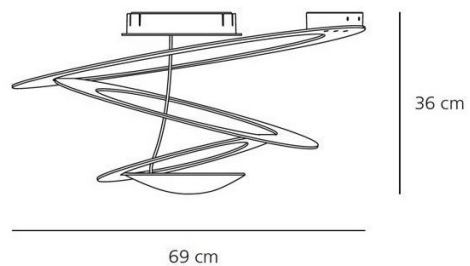

In the Pirce Ceiling Light the lamp itself is placed in the lower dish of the light casting illumination upwards to give indirect light emission making this light by Artemide not only a special light source but also a unique piece of ceiling art.

## PRODUCT SPECIFICATION

**Light Source:** 1x max 11W LED R7 (excluded)

**IP Code:** 20

**Dimming:** Dimmable via mains phase dimming.

**Dimensions:** 69 cm width  
36 cm height

**For all sales and technical enquiries, please contact:**