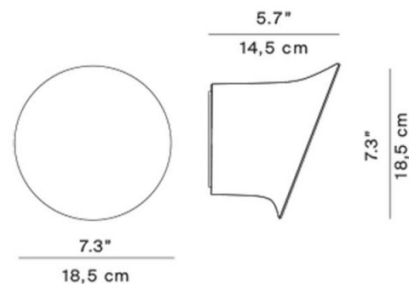

PRODUCT SPECIFICATION

Light Source: 8W, 3000K, 298 Lumens

IP Code: 65

Dimming: Dimmable using trailing edge dimming.

Dimensions: Ø18.5cm
Depth: 14.5cm

For all sales and technical enquiries, please contact: