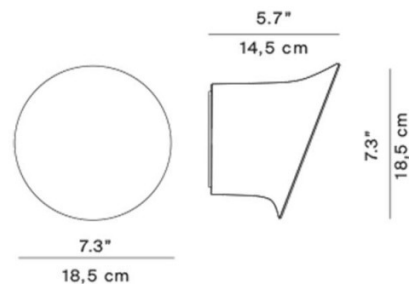

## PRODUCT SPECIFICATION

**Light Source:** 8W, 3000K, 298 Lumens

**IP Code:** 65

**Dimming:** Dimmable using trailing edge dimming.

**Dimensions:** Ø18.5cm  
Depth: 14.5cm

**For all sales and technical enquiries, please contact:**