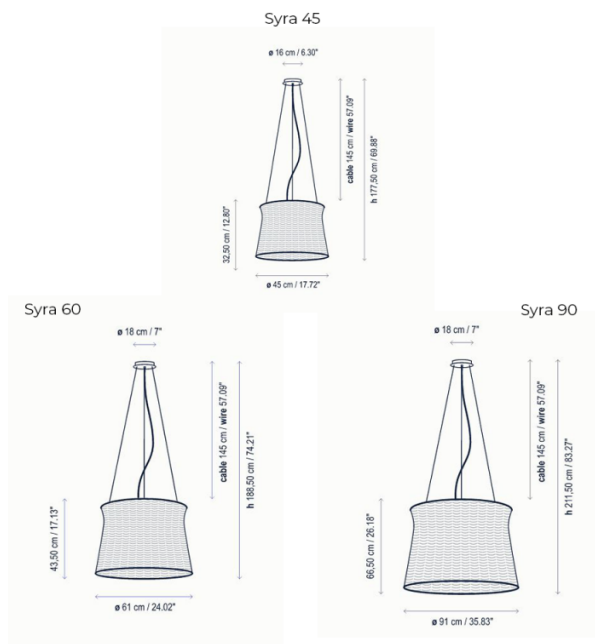

PRODUCT SPECIFICATION

Light Source: **Syra 45:** 20W, 2700K, 2640 Lumens
Syra 60: 37.7W, 2700K, 4700 Lumens
Syra 90: 39.7W, 2700K, 5500 Lumens

IP Code: 20

Dimming: Non-Dimmable.

Dimensions: **Syra 45:**
Shade: Ø45cm
Shade Height: 32.5cm

Syra 60:
Shade: Ø61cm
Shade Height: 43.5cm

Syra 90:
Shade: Ø91cm
Shade Height: 66.5cm

Maximum Drop Height: 145cm
Ceiling Rose: Ø14cm