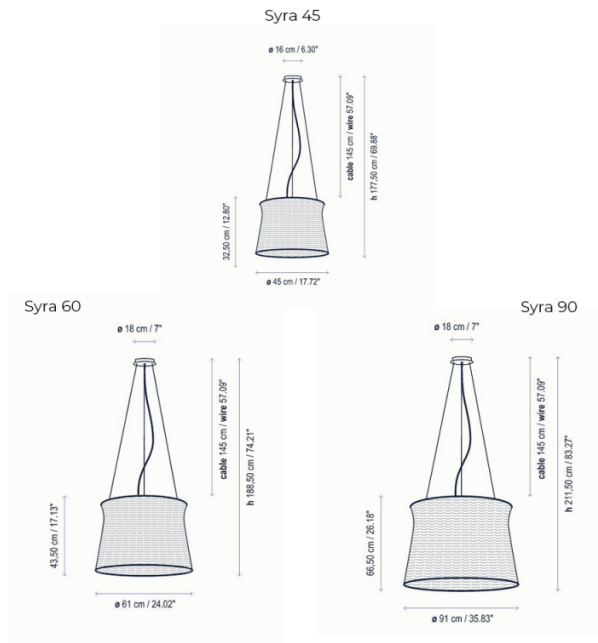

PRODUCT SPECIFICATION

Light Source: **Syra 45:** 20W, 2700K, 2640 Lumens
Syra 60: 37.7W, 2700K, 4700 Lumens
Syra 90: 39.7W, 2700K, 5500 Lumens

IP Code: 20

Dimming: Non-Dimmable.

Dimensions: **Syra 45:**
 Shade: Ø45cm
 Shade Height: 32.5cm

Syra 60:
 Shade: Ø61cm
 Shade Height: 43.5cm

Syra 90:
 Shade: Ø91cm
 Shade Height: 66.5cm

Maximum Drop Height: 145cm
 Ceiling Rose: Ø14cm

For all sales and technical enquiries, please contact:

+44 (0)114 263 4266