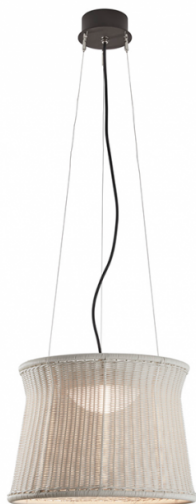

Bover Syra Outdoor LED Pendant

LA7147/45

SOURCE: <https://www.davidvillagelighting.co.uk/product/Bover-Syra-Outdoor-LED-Pendant/14338>

PRODUCT DESCRIPTION

Designer: Alex Fernández Camps & Gonzalo Milá

Bover Syra Outdoor LED Pendant

The Bover Syra Outdoor LED Pendant was designed by Alex Fernandez Camps and Gonzalo Mila, and consists of an aluminium structure with a woven shade crafted from synthetic fibre. The LED light source is protected by a weather resistant opal glass diffuser, which softens the light output resulting a calming warm illumination. The aluminium aspects of the Syra Outdoor Pendant are treated with Cataphoresis, an anti rust protection - ensuring a long life for your lighting solution.

Thanks to the IP55 rating, the Bover Syra Outdoor LED Pendant is perfect for illuminating your decking, half enclosed spaces, terraces and porches. This pendant is ideal for small gatherings in your private garden during the long summer nights. It can even be a beautiful addition to public outdoor spaces in the hospitality sector.

PRODUCT SPECIFICATION

Light Source: **Syra 45:** 20W, 2700K, 2640 Lumens
Syra 60: 37.7W, 2700K, 4700 Lumens
Syra 90: 39.7W, 2700K, 5500 Lumens

IP Code: 20

Dimming: Non-Dimmable.

Dimensions: **Syra 45:**
 Shade: Ø45cm
 Shade Height: 32.5cm