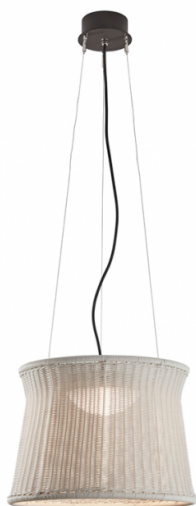

Bover Syra Outdoor LED Pendant

LA7147/45

SOURCE: <https://www.davidvillagelighting.co.uk/product/Bover-Syra-Outdoor-LED-Pendant/14338>

PRODUCT DESCRIPTION

Designer: Alex Fernández Camps & Gonzalo Milá

Bover Syra Outdoor LED Pendant

The Bover Syra Outdoor LED Pendant was designed by Alex Fernandez Camps and Gonzalo Mila, and consists of an aluminium structure with a woven shade crafted from synthetic fibre. The LED light source is protected by a weather resistant opal glass diffuser, which softens the light output resulting a calming warm illumination. The aluminium aspects of the Syra Outdoor Pendant are treated with Cataphoresis, an anti rust protection - ensuring a long life for your lighting solution.

Thanks to the IP55 rating, the Bover Syra Outdoor LED Pendant is perfect for illuminating your decking, half enclosed spaces, terraces and porches. This pendant is ideal for small gatherings in your private garden during the long summer nights. It can even be a beautiful addition to public outdoor spaces in the hospitality sector.

PRODUCT SPECIFICATION

Light Source: **Syra 45:** 20W, 2700K, 2640 Lumens
Syra 60: 37.7W, 2700K, 4700 Lumens
Syra 90: 39.7W, 2700K, 5500 Lumens

IP Code: 20

Dimming: Non-Dimmable.

Dimensions: **Syra 45:**
 Shade: Ø45cm
 Shade Height: 32.5cm