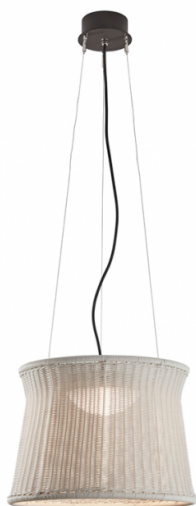

# Bover Syra Outdoor LED Pendant

LA7147/45

SOURCE: <https://www.davidvillagelighting.co.uk/product/Bover-Syra-Outdoor-LED-Pendant/14338>

## Bover Syra Outdoor LED Pendant

The Bover Syra Outdoor LED Pendant was designed by Alex Fernandez Camps and Gonzalo Mila, and consists of an aluminium structure with a woven shade crafted from synthetic fibre. The LED light source is protected by a weather resistant opal glass diffuser, which softens the light output resulting a calming warm illumination. The aluminium aspects of the Syra Outdoor Pendant are treated with Cataphoresis, an anti rust protection - ensuring a long life for your lighting solution.

Thanks to the IP55 rating, the Bover Syra Outdoor LED Pendant is perfect for illuminating your decking, half enclosed spaces, terraces and porches. This pendant is ideal for small gatherings in your private garden during the long summer nights. It can even be a beautiful addition to public outdoor spaces in the hospitality sector.

**Dimensions:** **Syra 45:**  
 Shade: Ø45cm  
 Shade Height: 32.5cm

**Syra 60:**  
 Shade: Ø61cm  
 Shade Height: 43.5cm

**Syra 90:**  
 Shade: Ø91cm  
 Shade Height: 66.5cm

Maximum Drop Height: 145cm  
 Ceiling Rose: Ø14cm