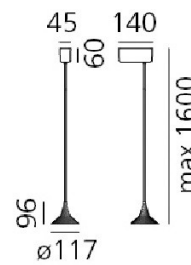

PRODUCT SPECIFICATION

Light Source: Shade: Ø11.7cm
Shade Height: 9.6cm
Ceiling Canopy: 14 x 4.5 x 6cm
Maximum Drop: 160cm

IP Code: 20

Dimming: Non-dimmable.

For all sales and technical enquiries, please contact: