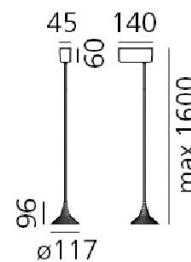

PRODUCT SPECIFICATION

**Light Source:** Shade: Ø11.7cm  
Shade Height: 9.6cm  
Ceiling Canopy: 14 x 4.5 x 6cm  
Maximum Drop: 160cm

**IP Code:** 20

**Dimming:** Non-dimmable.

For all sales and technical enquiries, please contact: