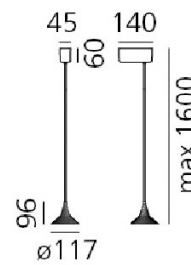

PRODUCT SPECIFICATION

- Light Source:** Shade: Ø11.7cm  
Shade Height: 9.6cm  
Ceiling Canopy: 14 x 4.5 x 6cm  
Maximum Drop: 160cm
- IP Code:** 20
- Dimming:** Non-dimmable.

For all sales and technical enquiries, please contact: