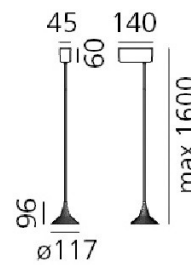

PRODUCT SPECIFICATION

- Light Source:** Shade: Ø11.7cm
Shade Height: 9.6cm
Ceiling Canopy: 14 x 4.5 x 6cm
Maximum Drop: 160cm
- IP Code:** 20
- Dimming:** Non-dimmable.

For all sales and technical enquiries, please contact: