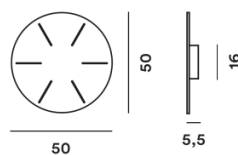

PRODUCT SPECIFICATION

IP Code: 20

Rounded Multiple Canopy