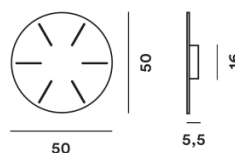

The canopies can harness a maximum of 9 Mini Greggs, 6 Small Greggs, and 5 Medium or Large Greggs.

**This pendant cluster is available with a variety of round or linear ceiling canopies to create the cluster effect. Please [contact us](#) for more information and to purchase.**

**PRODUCT SPECIFICATION**

**IP Code:** 20

**Dimensions: Round Canopy:**  
Ø50cm  
Depth: 5.5cm

**Linear 90:**  
Width: 90cm  
Depth: 4cm

**Linear 135:**  
Width: 135cm  
Depth: 4cm

Rounded Multiple Canopy

Linear Multiple Canopy 90cm