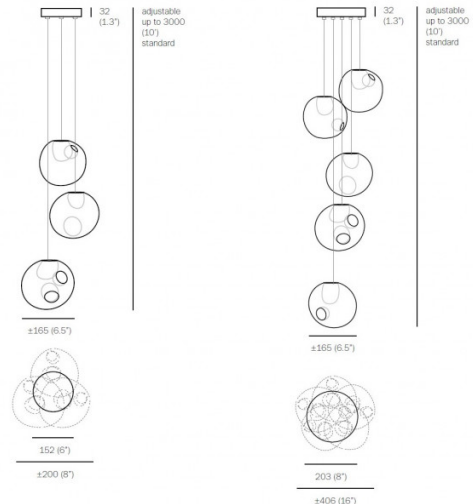

Bocci 28 Random Pendants

LA7122

SOURCE: <https://www.davidvillagelighting.co.uk/product/Bocci-28-Random-Pendants/14300>

PRODUCT DESCRIPTION

Designer: Omer Arbel

28 Series Random Pendant Light by Bocci

The 28 Series random pendant is made up of either 3 or 5 pendants from the wonderful [Bocci 28 series](#) by designer Omer Arbel. Each shade is made from glass using a special glass-blowing technique that creates a beautiful spherical shape with intriguing cavities and a milk glass lamp holder.

The 28 Series random pendant light comes with a light bulb included by Bocci. You can choose between a non-dimmable bulb, the **LED 1W** or a dimmable bulb, the **Xenon 20W**. This pendant also has adjustable cables, so you can create different levels exactly to your taste. The 28 Series random lamp is suitable for many spaces and can be used for atmospheric and direct lighting. A gorgeous and chic addition to any interior, this light is also available with 7 pendants. Please [contact us](#) for more info and pricing.

Please Note: All Bocci Suspension Lights come with a white ceiling canopy as standard. Other finishes are available, please [contact us](#) for more information and pricing.

PRODUCT SPECIFICATION

- Light Source:** (3 or 5) x Max 20W G4 Xenon (included)
or
(3 or 5) x Max 1W G4 LED (included)
- Dimming:** Dimmable using trailing edge dimming (Xenon 20W)
or
Non-dimmable (LED 1W)
- Dimensions:** Shade: Ø16.5cm
Ceiling Canopy Height: 3.2cm
Max Cable Length: 300cm