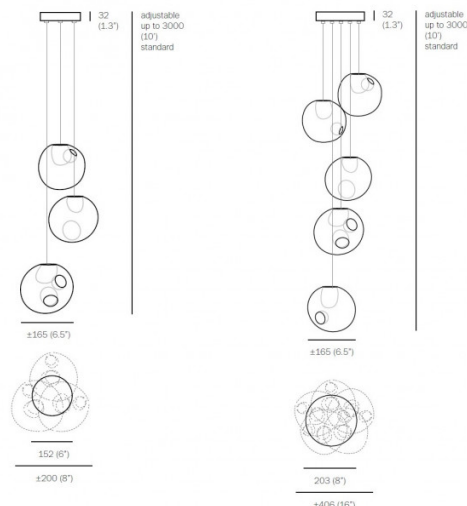

Bocci 28 Random Pendants

LA7122

SOURCE: <https://www.davidvillagelighting.co.uk/product/Bocci-28-Random-Pendants/14300>

PRODUCT DESCRIPTION

Designer: Omer Arbel

28 Series Random Pendant Light by Bocci

The 28 Series random pendant is made up of either 3 or 5 pendants from the wonderful [Bocci 28 series](#) by designer Omer Arbel. Each shade is made from glass using a special glass-blowing technique that creates a beautiful spherical shape with intriguing cavities and a milk glass lamp holder.

The 28 Series random pendant light comes with a light bulb included by Bocci. You can choose between a non-dimmable bulb, the **LED 1W** or a dimmable bulb, the **Xenon 20W**. This pendant also has adjustable cables, so you can create different levels exactly to your taste. The 28 Series random lamp is suitable for many spaces and can be used for atmospheric and direct lighting. A gorgeous and chic addition to any interior, this light is also available with 7 pendants. Please [contact us](#) for more info and pricing.

Please Note: All Bocci Suspension Lights come with a white ceiling canopy as standard. Other finishes are available, please [contact us](#) for more information and pricing.

PRODUCT SPECIFICATION

- Light Source:** (3 or 5) x Max 20W G4 Xenon (included)
or
(3 or 5) x Max 1W G4 LED (included)
- Dimming:** Dimmable using trailing edge dimming (Xenon 20W)
or
Non-dimmable (LED 1W)
- Dimensions:** Shade: Ø16.5cm
Ceiling Canopy Height: 3.2cm
Max Cable Length: 300cm