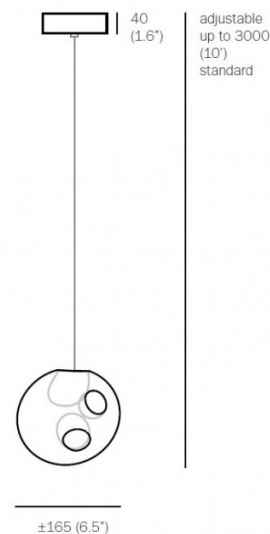

The 28.1 pendant lamp comes with an included light bulb, with the choice of either the non-dimmable **LED 1W** bulb or the dimmable **Xenon 20W** bulb. The light bulbs ensure for a long-lasting and energy-saving light fixture. The pendant light can be used in many settings, both at home and professional spaces, and will add an interesting and stylish touch to any interior. Set to any height up to a 300cm drop thanks to the adjustable cable.

## PRODUCT SPECIFICATION

<b>Light Source:</b>	1 x Max 20W G4 Xenon (included) or 1 x Max 1W G4 LED (included)
<b>Dimming:</b>	Dimmable using trailing edge dimming (Xenon 20W) or Non-dimmable (LED 1W)
<b>Dimensions:</b>	Shade: Ø16.5cm Ceiling Canopy: Ø11.6cm Ceiling Canopy Height: 4cm Max Cable Length: 300cm