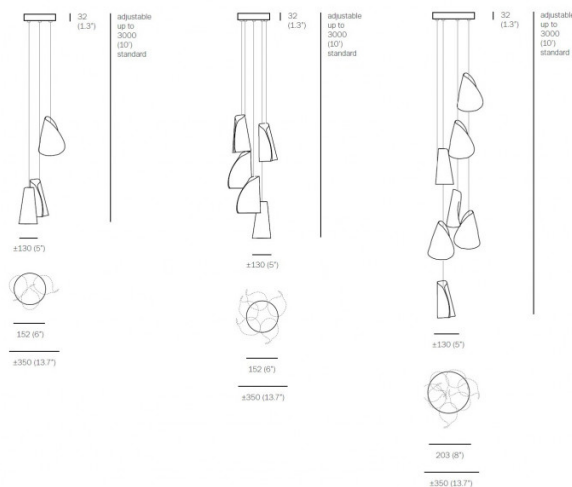

Bocci 21 Series Multiple Pendant Lights

LA7114

SOURCE: <https://www.davidvillagelighting.co.uk/product/Bocci-21-Series-Multiple-Pendant-Lights/14291>

PRODUCT DESCRIPTION

Designer: Omer Arbel

21 Series Multiple Pendant Light by Bocci

Designed by Omer Arbel, the 21 Series multi pendant is made up of either 3, 5 or 7 pendant lights from the [Bocci 21 series](#). Made from porcelain wrapped around a glass diffuser, the shade resembles shells and barnacles, being an organic and nature-inspired design that is intriguing and uplifting.

The 21 Series multiple pendant lamp can be used in a wide variety of settings, whether used as a central masterpiece light or in hallways, dark corners or staircases. Perfect for homes and commercial spaces, this multi-pendant light is striking and effective, producing a warm and inviting glow. The pendant comes with light bulbs included by Bocci, with the choice of the dimmable **Xenon 20W** bulb or the non-dimmable **LED 1W** bulb. Make an impact with this gorgeous and stylish light fixture, with adjustable cable lengths for a truly personalised touch.

Please Note: All Bocci Suspension Lights come with a white ceiling canopy as standard. Other finishes are available, please [contact us](#) for more information and pricing.

PRODUCT SPECIFICATION

- Light Source:** (3,5 or 7) x Max 20W G4 Xenon (included)
or
(3,5 or 7) x Max 1W G4 LED (included)
- Dimming:** Dimmable using trailing edge dimming (Xenon 20W)
or
Non-dimmable (LED 1W)
- Dimensions:** Shade: Ø13cm
Width: 35cm
Ceiling Canopy Height: 3.2cm
Max Cable Length: 300cm