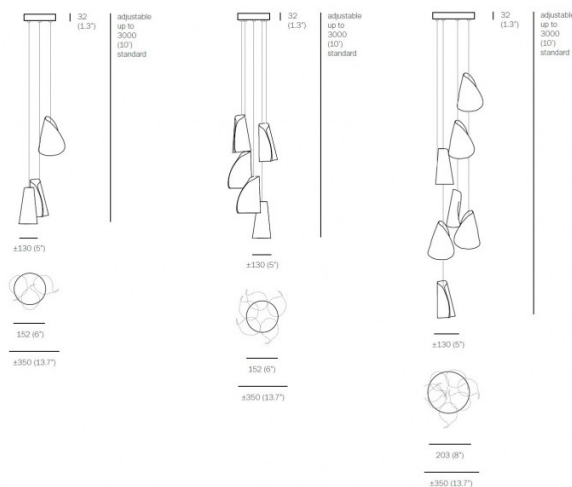

### 21 Series Multiple Pendant Light by Bocci

Designed by Omer Arbel, the 21 Series multi pendant is made up of either 3, 5 or 7 pendant lights from the [Bocci 21 series](#). Made from porcelain wrapped around a glass diffuser, the shade resembles shells and barnacles, being an organic and nature-inspired design that is intriguing and uplifting.

The 21 Series multiple pendant lamp can be used in a wide variety of settings, whether used as a central masterpiece light or in hallways, dark corners or staircases. Perfect for homes and commercial spaces, this multi-pendant light is striking and effective, producing a warm and inviting glow. The pendant comes with light bulbs included by Bocci, with the choice of the dimmable **Xenon 20W** bulb or the non-dimmable **LED 1W** bulb. Make an impact with this gorgeous and stylish light fixture, with adjustable cable lengths for a truly personalised touch.

## PRODUCT SPECIFICATION

- Light Source:** (3,5 or 7) x Max 20W G4 Xenon (included)  
or  
(3,5 or 7) x Max 1W G4 LED (included)
- Dimming:** Dimmable using trailing edge dimming (Xenon 20W)  
or  
Non-dimmable (LED 1W)
- Dimensions:** Shade: Ø13cm  
Width: 35cm  
Ceiling Canopy Height: 3.2cm  
Max Cable Length: 300cm