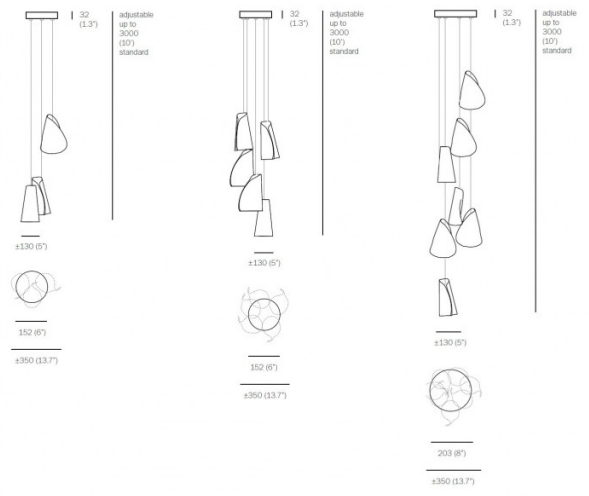

Bocci 21 Series Multiple Pendant Lights

LA7114

SOURCE: <https://www.davidvillagelighting.co.uk/product/Bocci-21-Series-Multiple-Pendant-Lights/14291>

PRODUCT DESCRIPTION

Designer: Omer Arbel

21 Series Multiple Pendant Light by Bocci

Designed by Omer Arbel, the 21 Series multi pendant is made up of either 3, 5 or 7 pendant lights from the [Bocci 21 series](#). Made from porcelain wrapped around a glass diffuser, the shade resembles shells and barnacles, being an organic and nature-inspired design that is intriguing and uplifting.

The 21 Series multiple pendant lamp can be used in a wide variety of settings, whether used as a central masterpiece light or in hallways, dark corners or staircases. Perfect for homes and commercial spaces, this multi-pendant light is striking and effective, producing a warm and inviting glow. The pendant comes with light bulbs included by Bocci, with the choice of the dimmable **Xenon 20W** bulb or the non-dimmable **LED 1W** bulb. Make an impact with this gorgeous and stylish light fixture, with adjustable cable lengths for a truly personalised touch.

Please Note: All Bocci Suspension Lights come with a white ceiling canopy as standard. Other finishes are available, please [contact us](#) for more information and pricing.

PRODUCT SPECIFICATION

- Light Source:** (3,5 or 7) x Max 20W G4 Xenon (included)
or
(3,5 or 7) x Max 1W G4 LED (included)
- Dimming:** Dimmable using trailing edge dimming (Xenon 20W)
or
Non-dimmable (LED 1W)
- Dimensions:** Shade: Ø13cm
Width: 35cm
Ceiling Canopy Height: 3.2cm
Max Cable Length: 300cm