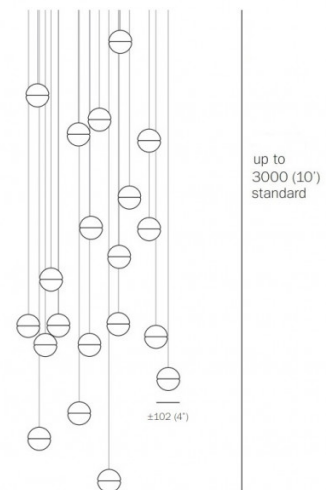

Bocci 14 Series Chandeliers

LA7110

SOURCE: <https://www.davidvillagelighting.co.uk/product/Bocci-14-Series-Chandeliers/14287>

PRODUCT DESCRIPTION

Designer: Omer Arbel

14 Series Chandelier Light by Bocci

The 14 Series chandelier is made up from multiple 14 Series pendants, using either a round, rectangular and square ceiling canopy. The chandelier is available with 11, 14, 20, 26 or 36 pendant lights, organised in an array of non-adjustable heights to produce a spontaneous looking aesthetic. Each glass sphere holds a light source which is included by Bocci.

Please Note: All Bocci Suspension Lights come with a white ceiling canopy as standard. Other finishes are available, please [contact us](#) for more information and pricing.

PRODUCT SPECIFICATION

- Light Source:** Max 10W G4 Xenon (included)
or
Max 1W G4 LED (included)
- Dimming:** Dimmable using trailing edge dimming.
- Dimensions:** Each Shade: Ø10.2cm
Cable Length: 300cm