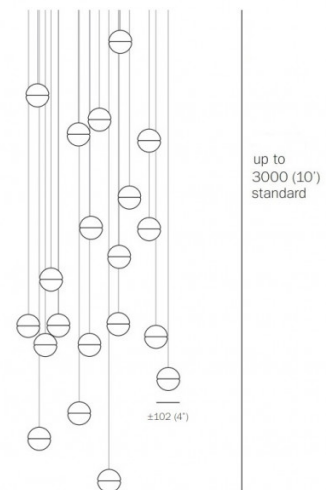

Bocci 14 Series Chandeliers

LA7110

SOURCE: <https://www.davidvillagelighting.co.uk/product/Bocci-14-Series-Chandeliers/14287>

PRODUCT DESCRIPTION

Designer: Omer Arbel

14 Series Chandelier Light by Bocci

The 14 Series chandelier is made up from multiple 14 Series pendants, using either a round, rectangular and square ceiling canopy. The chandelier is available with 11, 14, 20, 26 or 36 pendant lights, organised in an array of non-adjustable heights to produce a spontaneous looking aesthetic. Each glass sphere holds a light source which is included by Bocci.

You can choose between a **Xenon 10W** bulb or an **LED 1W** bulb which are both dimmable so you can create the exact atmosphere you want. The chandelier light is perfect for many spaces and will particularly thrive in bigger settings with high ceilings. The overall effect of the 14 Series chandelier light is magnificent and spectacular and is a contemporary and stylish twist on traditional lighting.

Please Note: All Bocci Suspension Lights come with a white ceiling canopy as standard. Other finishes are available, please [contact us](#) for more information and pricing.

PRODUCT SPECIFICATION

Light Source: Max 10W G4 Xenon (included)
or
Max 1W G4 LED (included)

Dimming: Dimmable using trailing edge dimming.

Dimensions: Each Shade: Ø10.2cm
Cable Length: 300cm