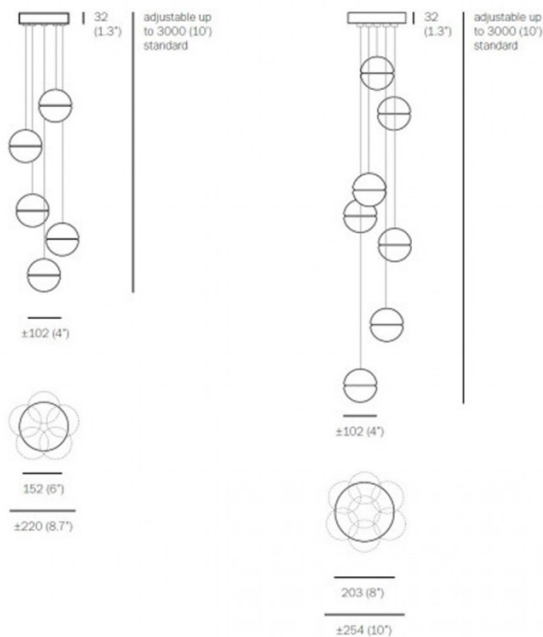

Bocci 14 Series Multi Pendants

LA7106

SOURCE: <https://www.davidvillagelighting.co.uk/product/Bocci-14-Series-Multi-Pendants/14283>

PRODUCT DESCRIPTION

Designer: Omer Arbel

14 Series Multiple Pendants by Bocci

The 14 Series multi-pendant light is made up of either 5 or 7 of the [14.1 pendant lights](#), and is a spectacular and chic light fixture. Each shade is made from gorgeous borosilicate glass which holds the included LED light source. You can choose between an **LED 1W** light bulb which is non-dimmable or a **Xenon 10W** dimmable bulb. The bulbs that are included by Bocci on purchase, ensure for a long-lasting glow that twinkles out of the glass spheres in a beautiful and mesmerising way.

Please Note: These Lights come with a choice of ceiling canopy (White, Brushed Nickel and Black)

PRODUCT SPECIFICATION

- Light Source:** (5 or 7) x Max 10W G4 Xenon (included)
or
(5 or 7) x Max 1W G4 LED (included)
- Dimming:** Dimmable using trailing edge dimming (Xenon 10W)
or
Non-dimmable (LED 1W)
- Dimensions:** Each Shade: Ø10.2cm
Ceiling Canopy Height: 3.2cm
Max Cable Length: 300cm