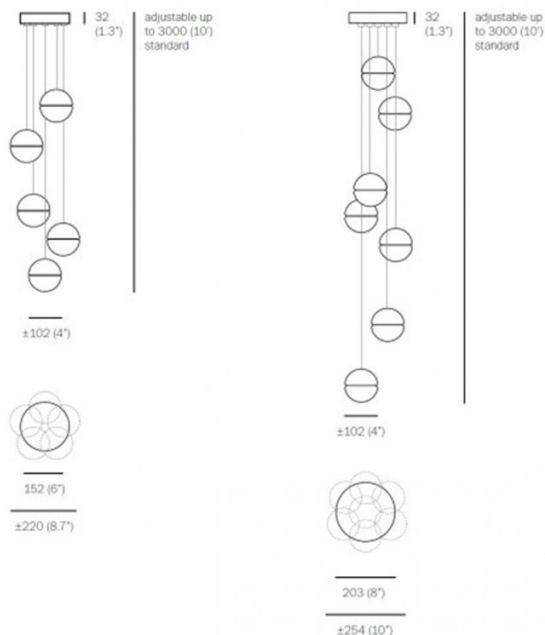

### 14 Series Multiple Pendants by Bocci

The 14 Series multi-pendant light is made up of either 5 or 7 of the [14.1 pendant lights](#), and is a spectacular and chic light fixture. Each shade is made from gorgeous borosilicate glass which holds the included LED light source. You can choose between an **LED 1W** light bulb which is non-dimmable or a **Xenon 10W** dimmable bulb. The bulbs that are included by Bocci on purchase, ensure for a long-lasting glow that twinkles out of the glass spheres in a beautiful and mesmerising way.

## PRODUCT SPECIFICATION

- Light Source:** (5 or 7) x Max 10W G4 Xenon (included)  
or  
(5 or 7) x Max 1W G4 LED (included)
- Dimming:** Dimmable using trailing edge dimming (Xenon 10W)  
or  
Non-dimmable (LED 1W)
- Dimensions:** Each Shade: Ø10.2cm  
Ceiling Canopy Height: 3.2cm  
Max Cable Length: 300cm