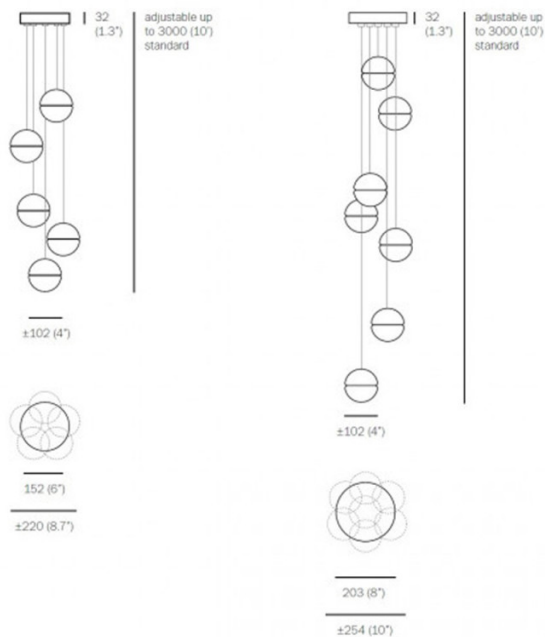

Bocci 14 Series Multi Pendants

LA7106

SOURCE: <https://www.davidvillagelighting.co.uk/product/Bocci-14-Series-Multi-Pendants/14283>

PRODUCT DESCRIPTION

Designer: Omer Arbel

14 Series Multiple Pendants by Bocci

The 14 Series multi-pendant light is made up of either 5 or 7 of the [14.1 pendant lights](#), and is a spectacular and chic light fixture. Each shade is made from gorgeous borosilicate glass which holds the included LED light source. You can choose between an **LED 1W** light bulb which is non-dimmable or a **Xenon 10W** dimmable bulb. The bulbs that are included by Bocci on purchase, ensure for a long-lasting glow that twinkles out of the glass spheres in a beautiful and mesmerising way.

Please Note: These Lights come with a choice of ceiling canopy (White, Brushed Nickel and Black)

PRODUCT SPECIFICATION

- Light Source:** (5 or 7) x Max 10W G4 Xenon (included)
or
(5 or 7) x Max 1W G4 LED (included)
- Dimming:** Dimmable using trailing edge dimming (Xenon 10W)
or
Non-dimmable (LED 1W)
- Dimensions:** Each Shade: Ø10.2cm
Ceiling Canopy Height: 3.2cm
Max Cable Length: 300cm