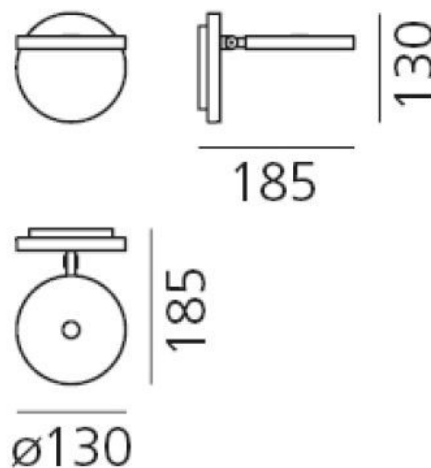

PRODUCT SPECIFICATION

Light Source:	Non-dimmable - 8W, 3000K, 385 lumens Dimmable - 9W, 3000K, 385 lumens
IP Code:	20
Dimming:	Non-dimmable or integrated dimmer on the product
Dimensions:	Ø13cm 18.5cm depth 13cm height