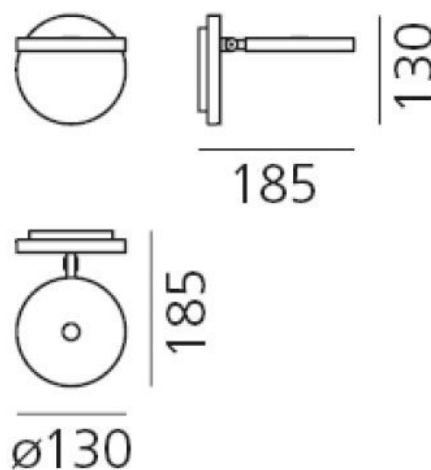

PRODUCT SPECIFICATION

Light Source:	Non-dimmable - 8W, 3000K, 385 lumens Dimmable - 9W, 3000K, 385 lumens
IP Code:	20
Dimming:	Non-dimmable or integrated dimmer on the product
Dimensions:	Ø13cm 18.5cm depth 13cm height