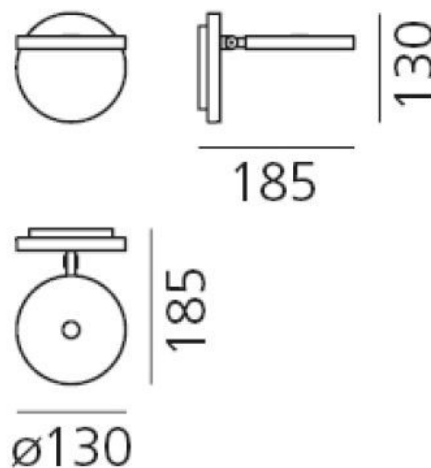

PRODUCT SPECIFICATION

| | |
|----------------------|--|
| Light Source: | Non-dimmable - 8W, 3000K, 385 lumens Dimmable - 9W, 3000K, 385 lumens |
| IP Code: | 20 |
| Dimming: | Non-dimmable or integrated dimmer on the product |
| Dimensions: | Ø13cm 18.5cm depth 13cm height |