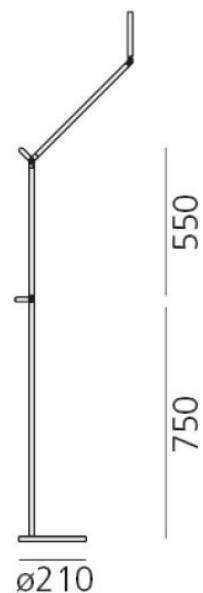

Demetra Reading light houses an integrated LED source, making it eco-friendly and with high efficiency. The head/diffuser is fully adjustable, allowing for a wide range of movements. You can tilt and rotate the head, so that you can direct the light to your preferred position. The arm and body are also adjustable in to points along the body, so that you can have direct light exactly where and when you need it. A multi-functional light with various interactive features, including an integrated touch dimmer located on the head; from which light intensity is controlled really easy.

PRODUCT SPECIFICATION

Light Source: 8W, 3000K, 385 lumens

IP Code: 20

Dimming: Microswitch Dimmer integrated on product.

Dimensions: Ø 21 cm base
130 cm adjustable height

For all sales and technical enquiries, please contact: