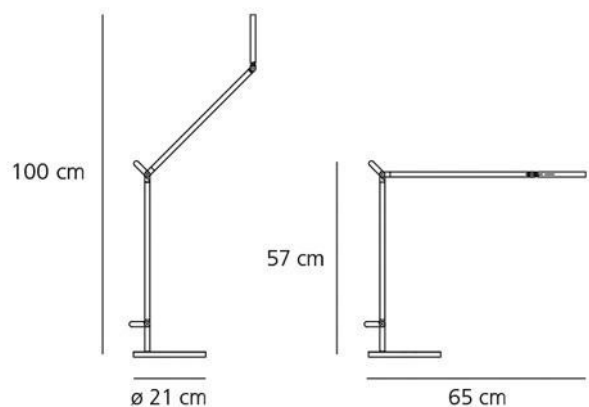

Demetra desk lamp offers a wide range of movement, with a flexible head/diffuser and adjustable arm. The diffuser can be tilted and rotated, granting you an ease of use and direct the light in various positions. The arm can be tilted up to 45°, while the head allows for more movement on both the vertical and horizontal axis. An integrated dimmer switch, located atop the diffuser, ensures you can effortlessly control light intensity.

PRODUCT SPECIFICATION

Light Source: 8W, 3000K, 385 lumens

IP Code: 20

Dimming: Integrated microswitch dimmer on the product.

Dimensions: Ø 20 cm base
57 - 84 cm height
63 - 96.5 cm depth

For all sales and technical enquiries, please contact: