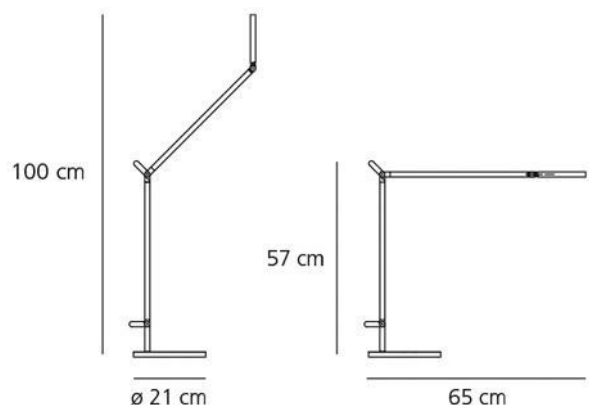

Demetra desk lamp offers a wide range of movement, with a flexible head/diffuser and adjustable arm. The diffuser can be tilted and rotated, granting you an ease of use and direct the light in various positions. The arm can be tilted up to 45°, while the head allows for more movement on both the vertical and horizontal axis. An integrated dimmer switch, located atop the diffuser, ensures you can effortlessly control light intensity.

## PRODUCT SPECIFICATION

**Light Source:** 8W, 3000K, 385 lumens

**IP Code:** 20

**Dimming:** Integrated microswitch dimmer on the product.

**Dimensions:** Ø 20 cm base  
57 - 84 cm height  
63 - 96.5 cm depth