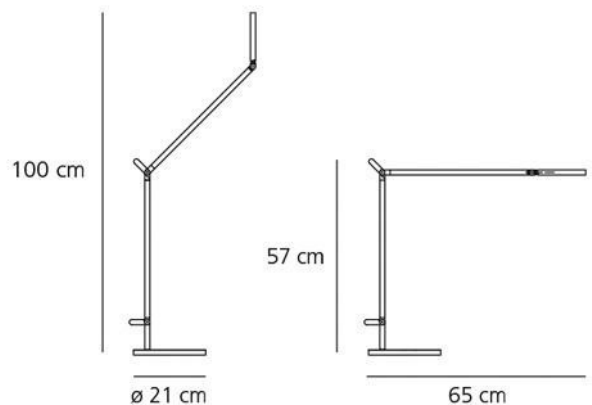

Demetra desk lamp offers a wide range of movement, with a flexible head/diffuser and adjustable arm. The diffuser can be tilted and rotated, granting you an ease of use and direct the light in various positions. The arm can be tilted up to 45°, while the head allows for more movement on both the vertical and horizontal axis. An integrated dimmer switch, located atop the diffuser, ensures you can effortlessly control light intensity.

PRODUCT SPECIFICATION

Light Source: 8W, 3000K, 385 lumens

IP Code: 20

Dimming: Integrated microswitch dimmer on the product.

Dimensions: Ø 20 cm base
57 - 84 cm height
63 - 96.5 cm depth

For all sales and technical enquiries, please contact: