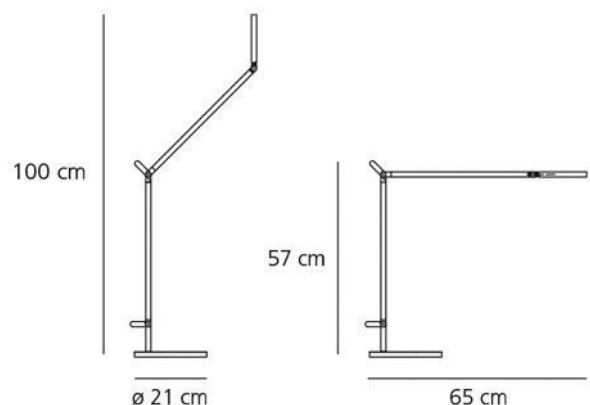

Demetra desk lamp offers a wide range of movement, with a flexible head/diffuser and adjustable arm. The diffuser can be tilted and rotated, granting you an ease of use and direct the light in various positions. The arm can be tilted up to 45°, while the head allows for more movement on both the vertical and horizontal axis. An integrated dimmer switch, located atop the diffuser, ensures you can effortlessly control light intensity.

PRODUCT SPECIFICATION

Light Source: 8W, 3000K, 385 lumens

IP Code: 20

Dimming: Integrated microswitch dimmer on the product.

Dimensions: Ø 20 cm base
57 - 84 cm height
63 - 96.5 cm depth

For all sales and technical enquiries, please contact: