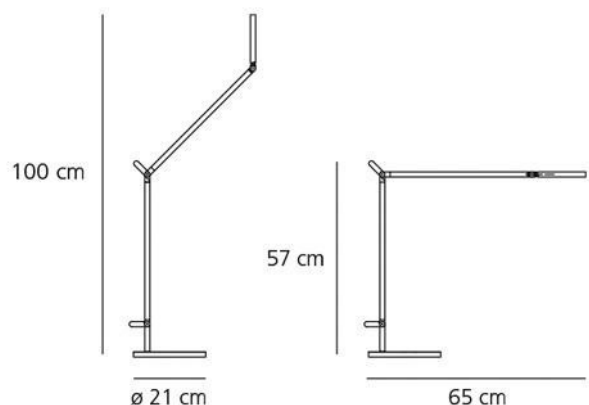

Demetra desk lamp offers a wide range of movement, with a flexible head/diffuser and adjustable arm. The diffuser can be tilted and rotated, granting you an ease of use and direct the light in various positions. The arm can be tilted up to 45°, while the head allows for more movement on both the vertical and horizontal axis. An integrated dimmer switch, located atop the diffuser, ensures you can effortlessly control light intensity.

PRODUCT SPECIFICATION

Light Source: 8W, 3000K, 385 lumens

IP Code: 20

Dimming: Integrated microswitch dimmer on the product.

Dimensions: Ø 20 cm base
57 - 84 cm height
63 - 96.5 cm depth

For all sales and technical enquiries, please contact: