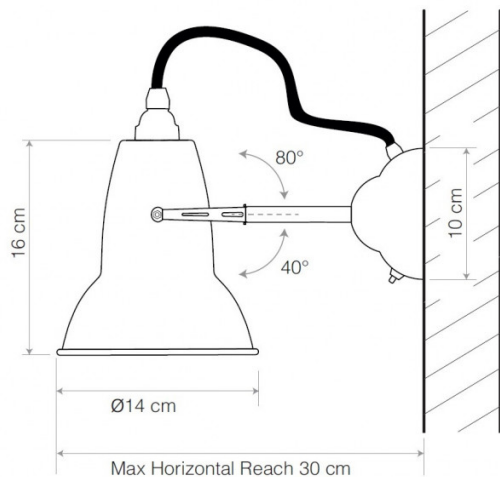

ANGLEPOISE®

Anglepoise Original 1227 Brass Wall Light

LA7087

SOURCE: <https://www.davidvillagelighting.co.uk/product/Anglepoise-Original-1227-Brass-Wall-Light/14259>

PRODUCT DESCRIPTION

Designer: George Carwardine

Anglepoise Original 1227 Brass Wall Lamp

A brass version of the [Original 1227 wall light](#), this lamp gets its shade shape from the iconic [Anglepoise lamp](#) that was designed by George Carwardine and launched in 1935. Bringing an updated yet refined look, this lamp is fitted with brass details and a spiralled cable, breathing new life into the classic design that in itself is timeless.

PRODUCT SPECIFICATION

- Light Source:** 1 x Max 10W E27 (excluded)
- IP Code:** 20
- Dimming:** Integrated on/off switch on the product.
- Dimensions:** Shade: Ø14cm
Shade Height: 16cm
Wall Plate: Ø10cm
Maximum Reach (from wall to shade): 30cm