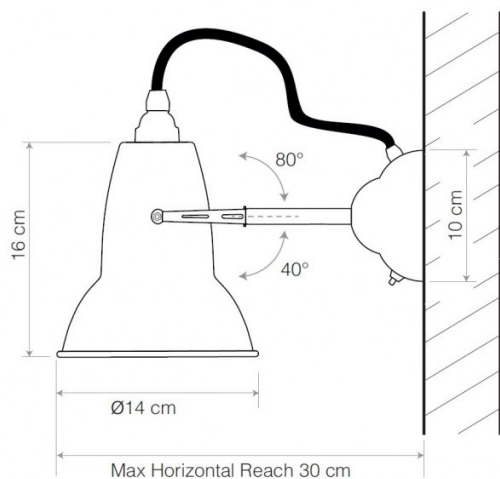

ANGLEPOISE®

Anglepoise Original 1227 Brass Wall Light

LA7087

SOURCE: <https://www.davidvillagelighting.co.uk/product/Anglepoise-Original-1227-Brass-Wall-Light/14259>

PRODUCT DESCRIPTION

Designer: George Carwardine

Anglepoise Original 1227 Brass Wall Lamp

A brass version of the [Original 1227 wall light](#), this lamp gets its shade shape from the iconic [Anglepoise lamp](#) that was designed by George Carwardine and launched in 1935. Bringing an updated yet refined look, this lamp is fitted with brass details and a spiralled cable, breathing new life into the classic design that in itself is timeless.

PRODUCT SPECIFICATION

- Light Source:** 1 x Max 10W E27 (excluded)
- IP Code:** 20
- Dimming:** Integrated on/off switch on the product.
- Dimensions:** Shade: Ø14cm
Shade Height: 16cm
Wall Plate: Ø10cm
Maximum Reach (from wall to shade): 30cm