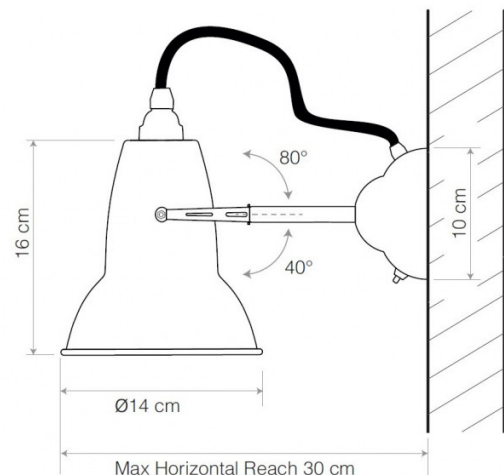

ANGLEPOISE®

Anglepoise Original 1227 Brass Wall Light

LA7087

SOURCE: <https://www.davidvillagelighting.co.uk/product/Anglepoise-Original-1227-Brass-Wall-Light/14259>

PRODUCT DESCRIPTION

Designer: George Carwardine

Original 1227 Brass Wall Lamp by Anglepoise

A brass version of the [Original 1227 wall light](#), this lamp gets its shade shape from the iconic [Anglepoise lamp](#) that was designed by George Carwardine and launched in 1935. Bringing an updated yet refined look, this lamp is fitted with brass details and a spiralled cable, breathing new life into the classic design that in itself is timeless.

PRODUCT SPECIFICATION

- Light Source:** 1 x max 10W E27 (excluded)
- IP Code:** 20
- Dimming:** Integrated on/off switch on the product
- Dimensions:**
 - Ø14cm shade
 - 16cm shade height
 - Ø10cm wall plate
 - 30cm max reach (from wall to shade)