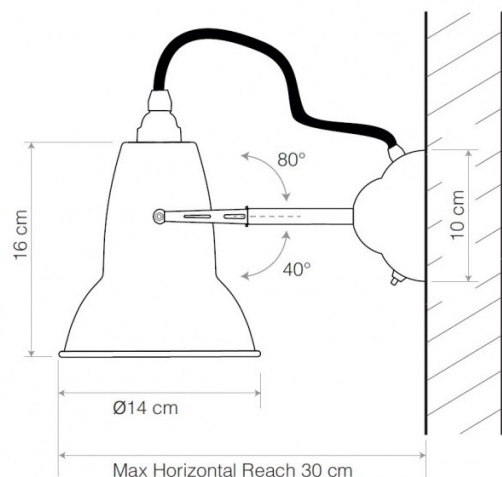

### Anglepoise Original 1227 Brass Wall Lamp

A brass version of the [Original 1227 wall light](#), this lamp gets its shade shape from the iconic [Anglepoise lamp](#) that was designed by George Carwardine and launched in 1935. Bringing an updated yet refined look, this lamp is fitted with brass details and a spiralled cable, breathing new life into the classic design that in itself is timeless.

The 1227 Brass wall light has a fully rotational shade and a built-in switch meaning that you have complete directional control of the light with the most amount of ease possible. With the option of also hard wiring the light to be controlled by a mains switch, this wall light is completely versatile and would look best either lining your lounge or kitchen area at home or in a workplace. Available in two colours, match the wall light with other lights from the [Anglepoise Original 1227 collection](#) to fill your space with Carwardine's design.

## PRODUCT SPECIFICATION

**Light Source:** 1 x Max 10W E27 (excluded)

**IP Code:** 20

**Dimming:** Integrated on/off switch on the product.

**Dimensions:** Shade: Ø14cm  
Shade Height: 16cm  
Wall Plate: Ø10cm  
Maximum Reach (from wall to shade): 30cm