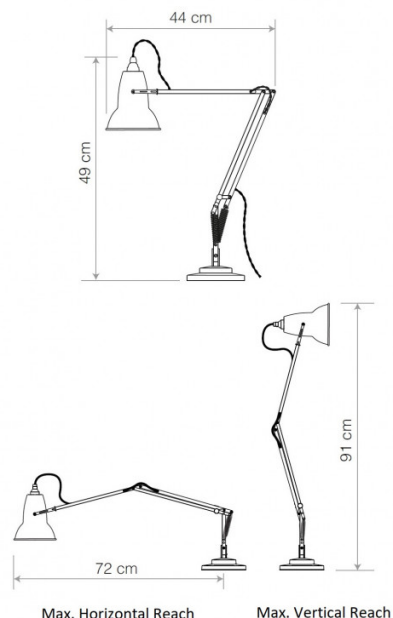

### Anglepoise Original 1227 Brass Desk Lamp

With beautiful brass details and a delicate woven fabric cable, the Original 1227 Brass desk lamp is a reinvention of the classic [Anglepoise desk lamp](#) design by George Carwardine. Making use of the signature Anglepoise tension spring technology this lamp can be directed at the lightest touch and will stay in place to give a directional light, perfect for reading and working.

## PRODUCT SPECIFICATION

- Light Source:** 1 x Max 6W E27 LED (included)
- IP Code:** 20
- Dimming:** In-line on/off switch included on cable.
- Dimensions:**
  - shade: Ø14cm
  - Shade Height: 16cm
  - Maximum Reach (from base to shade): 91cm
  - Base: 15cm x 15cm
  - Cable Length: 200cm