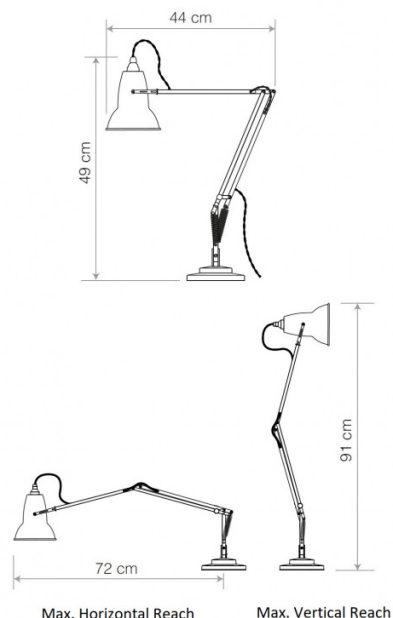

Anglepoise Original 1227 Brass Desk Lamp

With beautiful brass details and a delicate woven fabric cable, the Original 1227 Brass desk lamp is a reinvention of the classic [Anglepoise desk lamp](#) design by George Carwardine. Making use of the signature Anglepoise tension spring technology this lamp can be directed at the lightest touch and will stay in place to give a directional light, perfect for reading and working.

PRODUCT SPECIFICATION

- Light Source:** 1 x Max 6W E27 LED (included)
- IP Code:** 20
- Dimming:** In-line on/off switch included on cable.
- Dimensions:**
 - shade: Ø14cm
 - Shade Height: 16cm
 - Maximum Reach (from base to shade): 91cm
 - Base: 15cm x 15cm
 - Cable Length: 200cm