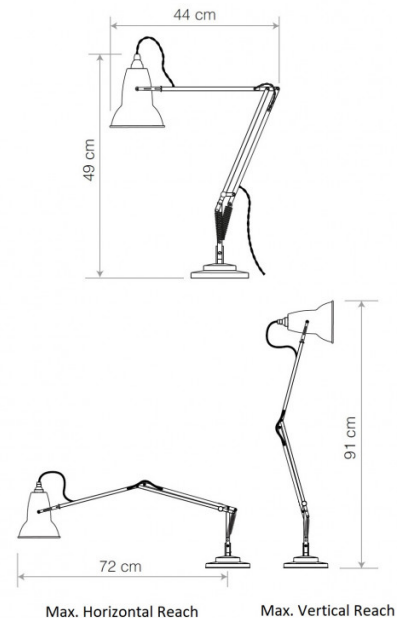

ANGLEPOISE®

Anglepoise Original 1227 Brass Desk Lamp

LA7086

SOURCE: <https://www.davidvillagelighting.co.uk/product/Anglepoise-Original-1227-Brass-Desk-Lamp/14258>

PRODUCT DESCRIPTION

Designer: George Carwardine

Original 1227 Brass Desk Lamp by Anglepoise

With beautiful brass details and a delicate woven fabric cable, the Original 1227 Brass desk lamp is a reinvention of the classic [Anglepoise desk lamp](#) design by George Carwardine. Making use of the signature Anglepoise tension spring technology this lamp can be directed at the lightest touch and will stay in place to give a directional light, perfect for reading and working.

PRODUCT SPECIFICATION

- Light Source:** 1 x max 6W E27 LED (included)
- IP Code:** 20
- Dimming:** In line on/off switch included on cable
- Dimensions:**
 - Ø14cm shade
 - 16cm shade height
 - 91cm max reach (from base to shade)
 - 15cm x 15cm base
 - 200cm cable length