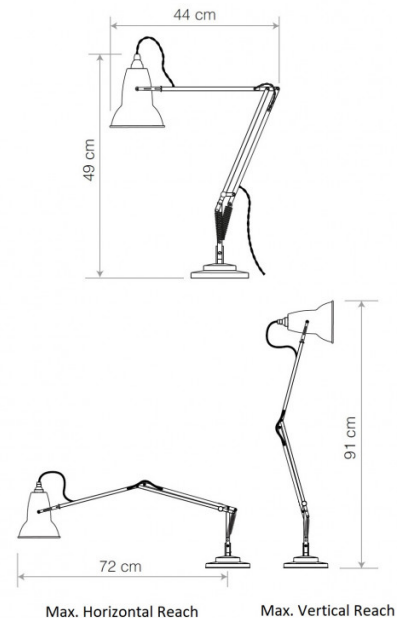

Original 1227 Brass Desk Lamp by Anglepoise

With beautiful brass details and a delicate woven fabric cable, the Original 1227 Brass desk lamp is a reinvention of the classic [Anglepoise desk lamp](#) design by George Carwardine. Making use of the signature Anglepoise tension spring technology this lamp can be directed at the lightest touch and will stay in place to give a directional light, perfect for reading and working.

PRODUCT SPECIFICATION

- Light Source:** 1 x max 6W E27 LED (included)
- IP Code:** 20
- Dimming:** In line on/off switch included on cable
- Dimensions:**
 - Ø14cm shade
 - 16cm shade height
 - 91cm max reach (from base to shade)
 - 15cm x 15cm base
 - 200cm cable length