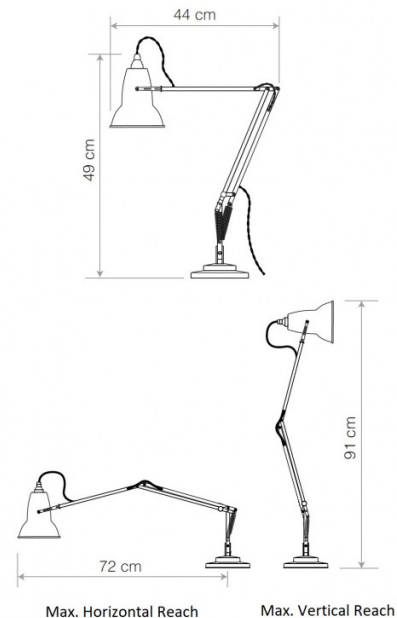

Original 1227 Brass Desk Lamp by Anglepoise

With beautiful brass details and a delicate woven fabric cable, the Original 1227 Brass desk lamp is a reinvention of the classic [Anglepoise desk lamp](#) design by George Carwardine. Making use of the signature Anglepoise tension spring technology this lamp can be directed at the lightest touch and will stay in place to give a directional light, perfect for reading and working.

PRODUCT SPECIFICATION

Light Source: 1 x max 6W E27 LED (included)

IP Code: 20

Dimming: In line on/off switch included on cable

Dimensions: Ø14cm shade
 16cm shade height
 91cm max reach (from base to shade)
 15cm x 15cm base
 200cm cable length