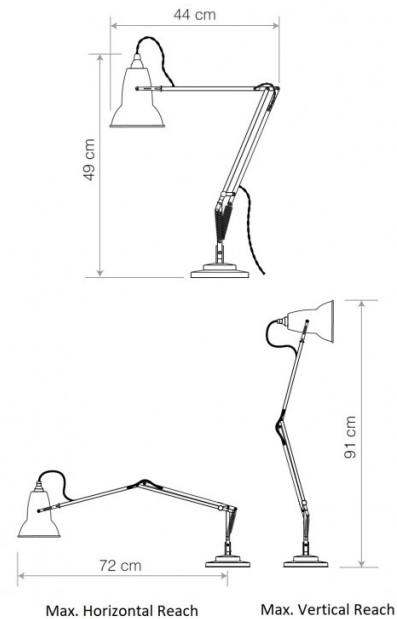

ANGLEPOISE®

Anglepoise Original 1227 Desk Lamp

LA7085

SOURCE: <https://www.davidvillagelighting.co.uk/product/Anglepoise-Original-1227-Desk-Lamp/14256>

PRODUCT DESCRIPTION

Designer: George Carwardine

Original 1227 Desk Lamp by Anglepoise

The clever 3-spring allows the lamp to be positioned and angled with a light touch that then keeps its position, making a perfectly balanced and functional lamp. Perfect for many table tops and desks in the home and workplace, this classic, adjustable lamp is a must have and will fit perfectly in any décor with the range of colours available.

PRODUCT SPECIFICATION

- Light Source:** 1 x max 6W E27 LED (included)
- IP Code:** 20
- Dimming:** In line on/off switch included on cable
- Dimensions:**
 - Ø14cm shade
 - 16cm shade height
 - 91cm max reach (from base to shade)
 - 15cm x 15cm base
 - 200cm cable length