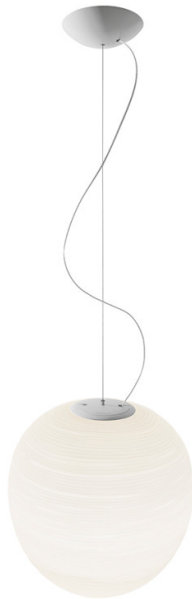

**FOSCARINI**

**Foscarini Rituals XL Pendant**

LA7084

SOURCE: <https://www.davidvillagelighting.co.uk/product/Foscarini-Rituals-XL-Pendant/14254>

**PRODUCT DESCRIPTION**

**Designer:** Ludovica & Roberto Palomba

**Foscarini Rituals XL Suspension  
Pendant**

The Rituals family, with its different and complementary forms, volumes and proportions, now has an extra large version, a new irregular sphere in an impressive size. The poetry and lightness of the various Rituals versions, somewhere between east and west, rarefaction and materiality, draw their inspiration from traditional Japanese lanterns and, in particular, from the 1950s creations by Isamu Noguchi, bringing a suffused and precious light to a variety of different settings.

Rituals lamps' refined effect, emphasised by their delicately rounded shape and the glass grinding – achieved through a special industrial process - recalls an ancient craftworking skill. The magic of rice paper and mulberry tree bark, the raw materials of the ritual lanterns is reinterpreted by Ludovica & Roberto Palomba and is visible in the full body of blown, satin-effect glass. The lamp retains its decorative value even when it's switched off. On its own or with the other lamps in the family, the assertive personality of Rituals XL can be used to fill large spaces or to define various living areas both in the home environment and in contract spaces.

**PRODUCT SPECIFICATION**

**Light Source:** 1 x Max 21W E27 LED (included by Foscarini)

**IP Code:** 20

**Dimming:** Dimmable via Triac dimming.

**Dimensions:** Shade: Ø40cm  
Shade Height: 40cm  
Cable Length: 340cm