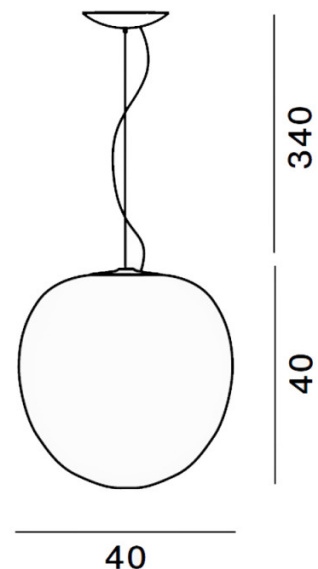

PRODUCT SPECIFICATION

Light Source: 1 x Max 21W E27 LED (included by Foscarini)

IP Code: 20

Dimming: Dimmable via Triac dimming.

Dimensions: Shade: Ø40cm
Shade Height: 40cm
Cable Length: 340cm

16 - 21 LED

For all sales and technical enquiries, please contact: