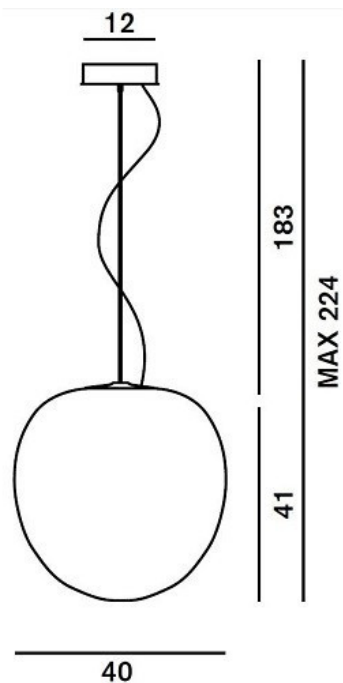

The Foscarini [Rituals Collection](#) also includes ceiling lights, pendant lights, table lamps and wall versions.

Lamp included.

PRODUCT SPECIFICATION

Light Source: 1 x E27 LED 21W 2700K 2500lm (included by Foscarini)
IP Code: 20
Dimming: Dimmable via Triac dimming
Dimensions: Ø40cm shade
41cm shade height