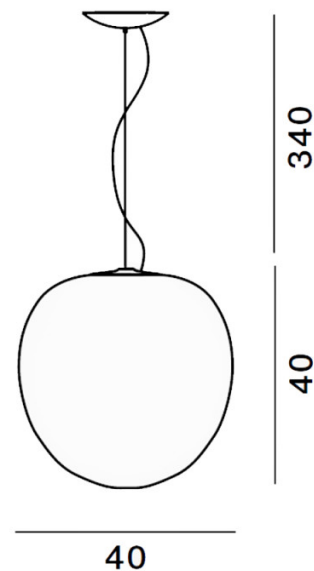

PRODUCT SPECIFICATION

Light Source: 1 x Max 21W E27 LED (included by Foscarini)

IP Code: 20

Dimming: Dimmable via Triac dimming.

Dimensions: Shade: Ø40cm
Shade Height: 40cm
Cable Length: 340cm

16 - 21 LED