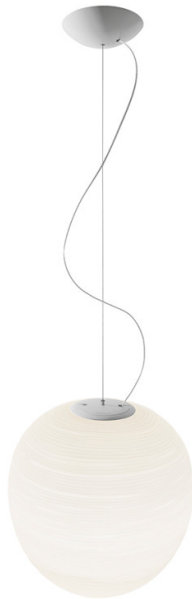

FOSCARINI

Foscarini Rituals XL Pendant

LA7084

SOURCE: <https://www.davidvillagelighting.co.uk/product/Foscarini-Rituals-XL-Pendant/14254>

PRODUCT DESCRIPTION

Designer: Ludovica & Roberto Palomba

**Foscarini Rituals XL Suspension
Pendant**

The Rituals family, with its different and complementary forms, volumes and proportions, now has an extra large version, a new irregular sphere in an impressive size. The poetry and lightness of the various Rituals versions, somewhere between east and west, rarefaction and materiality, draw their inspiration from traditional Japanese lanterns and, in particular, from the 1950s creations by Isamu Noguchi, bringing a suffused and precious light to a variety of different settings.

Rituals lamps' refined effect, emphasised by their delicately rounded shape and the glass grinding – achieved through a special industrial process - recalls an ancient craftworking skill. The magic of rice paper and mulberry tree bark, the raw materials of the ritual lanterns is reinterpreted by Ludovica & Roberto Palomba and is visible in the full body of blown, satin-effect glass. The lamp retains its decorative value even when it's switched off. On its own or with the other lamps in the family, the assertive personality of Rituals XL can be used to fill large spaces or to define various living areas both in the home environment and in contract spaces.