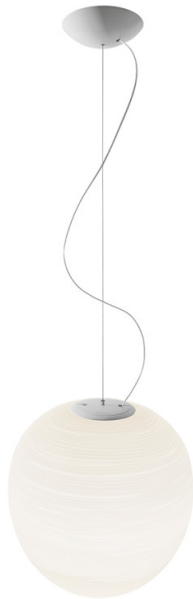

**FOSCARINI**

**Foscarini Rituals XL Pendant**

LA7084

SOURCE: <https://www.davidvillagelighting.co.uk/product/Foscarini-Rituals-XL-Pendant/14254>

**PRODUCT DESCRIPTION**

**Designer:** Ludovica & Roberto Palomba

**Foscarini Rituals XL Suspension  
Pendant**

The Rituals family, with its different and complementary forms, volumes and proportions, now has an extra large version, a new irregular sphere in an impressive size. The poetry and lightness of the various Rituals versions, somewhere between east and west, rarefaction and materiality, draw their inspiration from traditional Japanese lanterns and, in particular, from the 1950s creations by Isamu Noguchi, bringing a suffused and precious light to a variety of different settings.

Rituals lamps' refined effect, emphasised by their delicately rounded shape and the glass grinding – achieved through a special industrial process - recalls an ancient craftworking skill. The magic of rice paper and mulberry tree bark, the raw materials of the ritual lanterns is reinterpreted by Ludovica & Roberto Palomba and is visible in the full body of blown, satin-effect glass. The lamp retains its decorative value even when it's switched off. On its own or with the other lamps in the family, the assertive personality of Rituals XL can be used to fill large spaces or to define various living areas both in the home environment and in contract spaces.

**PRODUCT SPECIFICATION**

**Light Source:** 1 x Max 21W E27 LED (included by Foscarini)

**IP Code:** 20

**Dimming:** Dimmable via Triac dimming.

**Dimensions:** Shade: Ø40cm  
Shade Height: 40cm  
Cable Length: 340cm