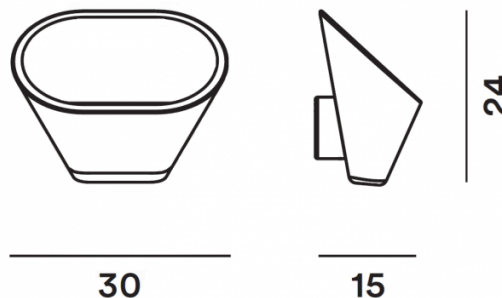

The oblique shape of the diffuser allows for wide-ranging light diffusion. The concrete blocks the light completely and then releases it from both the large opening at the top and the smaller one at the bottom. The beam of light directed upwards is reflected onto the walls and ceiling. The more delicate beam of light directed downwards, by contrast, creates a sophisticated interplay of light on the walls.

**PRODUCT SPECIFICATION**

**Light Source:** 1 x Max 17.5W R7s (excluded)

**IP Code:** 20

**Dimming:** Dimmable via mains phase dimming.

**Dimensions:** Width: 30cm  
Height: 24cm  
Depth: 15cm

**For all sales and technical enquiries, please contact:**