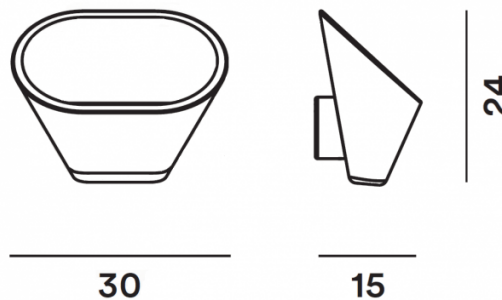

The oblique shape of the diffuser allows for wide-ranging light diffusion. The concrete blocks the light completely and then releases it from both the large opening at the top and the smaller one at the bottom. The beam of light directed upwards is reflected onto the walls and ceiling. The more delicate beam of light directed downwards, by contrast, creates a sophisticated interplay of light on the walls.

PRODUCT SPECIFICATION

Light Source: 1 x Max 17.5W R7s (excluded)

IP Code: 20

Dimming: Dimmable via mains phase dimming.

Dimensions: Width: 30cm
Height: 24cm
Depth: 15cm

For all sales and technical enquiries, please contact: