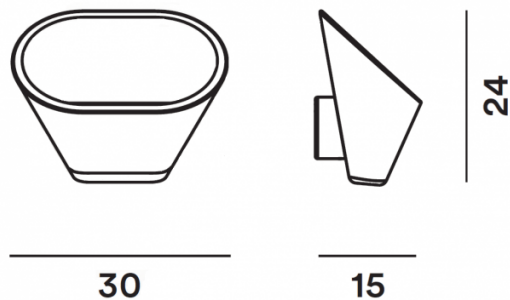

The oblique shape of the diffuser allows for wide-ranging light diffusion. The concrete blocks the light completely and then releases it from both the large opening at the top and the smaller one at the bottom. The beam of light directed upwards is reflected onto the walls and ceiling. The more delicate beam of light directed downwards, by contrast, creates a sophisticated interplay of light on the walls.

PRODUCT SPECIFICATION

Light Source: 1 x Max 17.5W R7s (excluded)

IP Code: 20

Dimming: Dimmable via mains phase dimming.

Dimensions: Width: 30cm
Height: 24cm
Depth: 15cm

For all sales and technical enquiries, please contact: