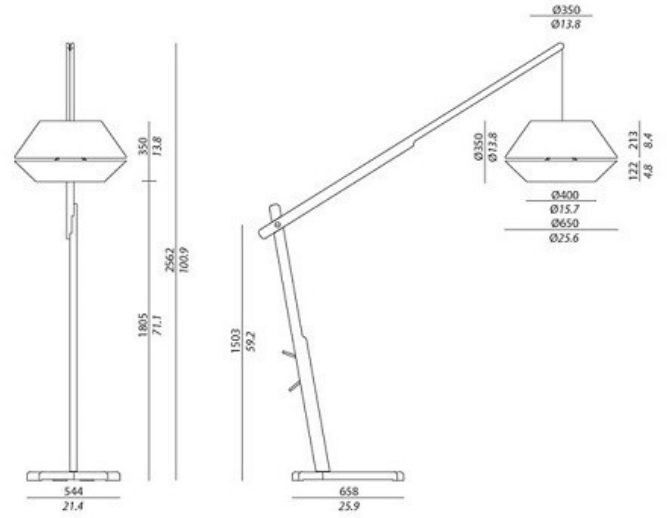

Gian

CL2602

SOURCE: <https://www.davidvillagelighting.co.uk/product/Gian/14243>

PRODUCT DESCRIPTION

The **Gian floor light**.

The design consists of a Canaletto walnut wood structure and white cotton shade.

An elegant but large floor lamp!

Lamp: 1 x 30W E27 Halogen

Image not found or type unknown

PRODUCT SPECIFICATION

IP Code: IP20

Dimensions: Diffuser: 650cm Ø

Height: 2562cm

For all sales and technical enquiries, please contact: