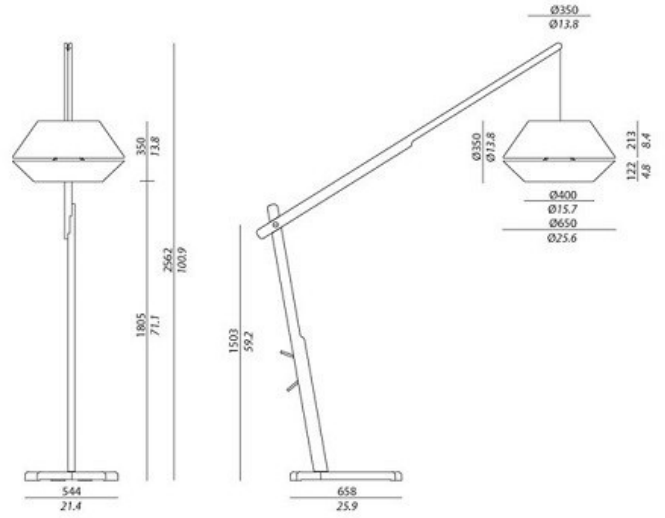

Gian

CL2602

SOURCE: <https://www.davidvillagelighting.co.uk/product/Gian/14243>

PRODUCT DESCRIPTION

The **Gian floor light**.

The design consists of a Canaletto walnut wood structure and white cotton shade.

An elegant but large floor lamp!

Lamp: 1 x 30W E27 Halogen

Image not found or type unknown

PRODUCT SPECIFICATION

IP Code: IP20

Dimensions: Diffuser: 650cm Ø

Height: 2562cm

For all sales and technical enquiries, please contact: