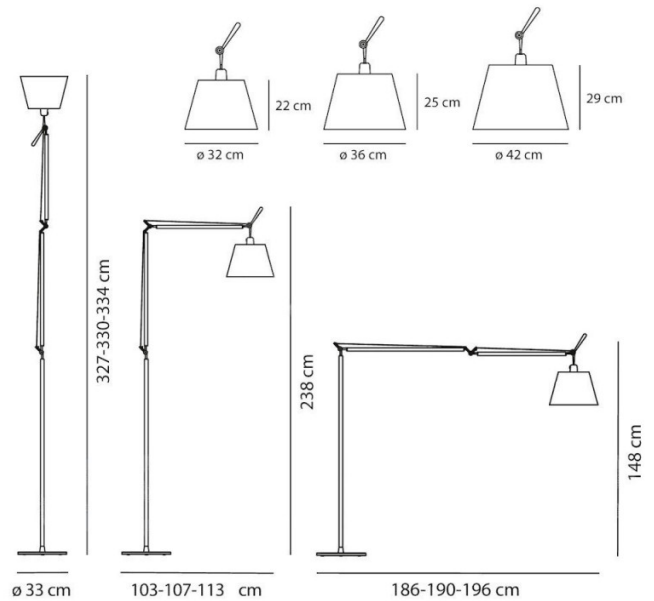

PRODUCT SPECIFICATION

- Light Source:** **Parchment paper:** 31W, 3000K, 1999-2016 Lumens  
**Silk satin:** 31W, 3000K, 1894-1914 Lumens  
**Black textile:** 31W, 3000K, 1681-1693 Lumens
- IP Code:** 20
- Dimming:** Integrated dimmer included on the product.
- Dimensions:** **320**  
 Shade: Ø32cm  
 Height: 238cm  
 Base: Ø33cm
- 360**  
 Shade: Ø36cm  
 Height: 238cm  
 Base: Ø33cm
- 420**  
 Shade: Ø42cm  
 Height: 238cm  
 Base: Ø33cm