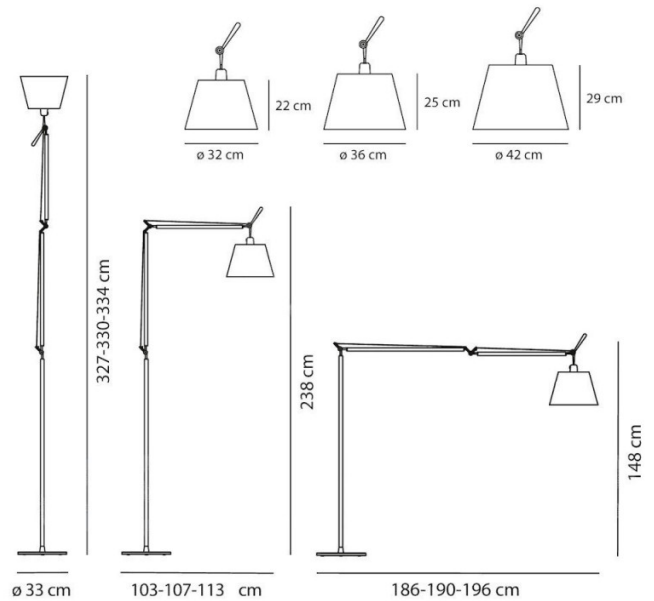

PRODUCT SPECIFICATION

- Light Source:** **Parchment paper:** 31W, 3000K, 1999-2016 Lumens
Silk satin: 31W, 3000K, 1894-1914 Lumens
Black textile: 31W, 3000K, 1681-1693 Lumens
- IP Code:** 20
- Dimming:** Integrated dimmer included on the product.
- Dimensions:** **320**
Shade: Ø32cm
Height: 238cm
Base: Ø33cm
- 360**
Shade: Ø36cm
Height: 238cm
Base: Ø33cm
- 420**
Shade: Ø42cm
Height: 238cm
Base: Ø33cm