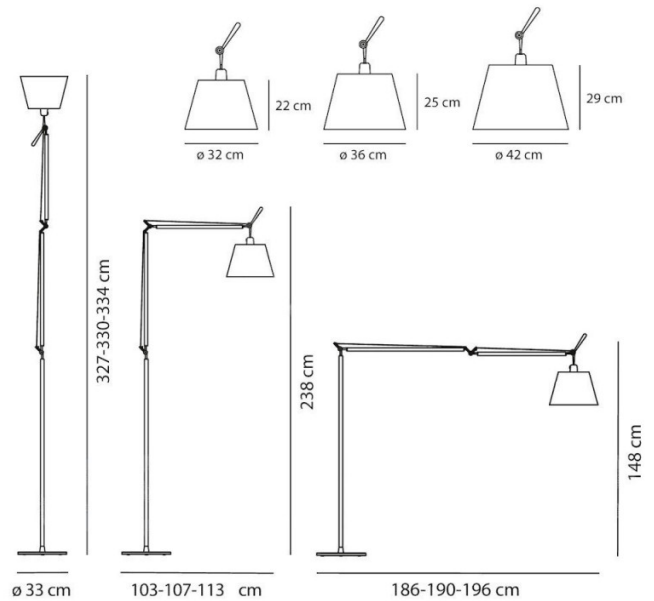

PRODUCT SPECIFICATION

- Light Source:** **Parchment paper:** 31W, 3000K, 1999-2016 Lumens
Silk satin: 31W, 3000K, 1894-1914 Lumens
Black textile: 31W, 3000K, 1681-1693 Lumens
- IP Code:** 20
- Dimming:** Integrated dimmer included on the product.
- Dimensions:** **320**
 Shade: Ø32cm
 Height: 238cm
 Base: Ø33cm
- 360**
 Shade: Ø36cm
 Height: 238cm
 Base: Ø33cm
- 420**
 Shade: Ø42cm
 Height: 238cm
 Base: Ø33cm