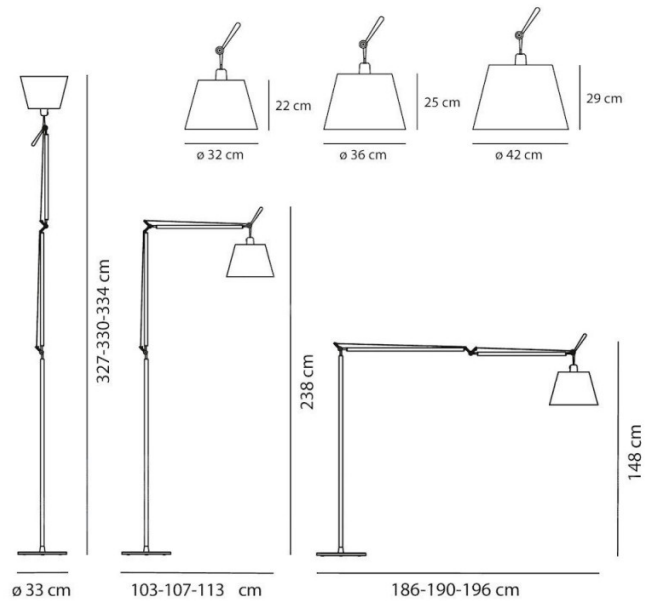

PRODUCT SPECIFICATION

- Light Source:** **Parchment paper:** 31W, 3000K, 1999-2016 Lumens  
**Silk satin:** 31W, 3000K, 1894-1914 Lumens  
**Black textile:** 31W, 3000K, 1681-1693 Lumens
- IP Code:** 20
- Dimming:** Integrated dimmer included on the product.
- Dimensions:** **320**  
Shade: Ø32cm  
Height: 238cm  
Base: Ø33cm
- 360**  
Shade: Ø36cm  
Height: 238cm  
Base: Ø33cm
- 420**  
Shade: Ø42cm  
Height: 238cm  
Base: Ø33cm