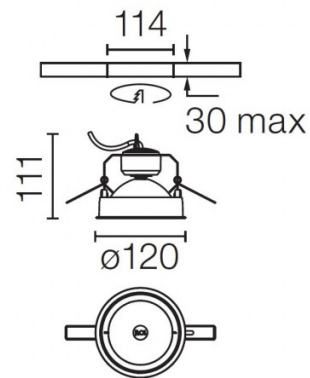

The Flos [Wan collection](#) also includes a ceiling/wall fitting, a semi-recessed model and a pendant light.

PRODUCT SPECIFICATION

Light Source: 1 x max 40W G9 (excluded)

IP Code: 20

Dimming: Dimmable via mains phase dimming

Dimensions: Ø12cm
11.4cm width
11.1cm height

For all sales and technical enquiries, please contact:

+44 (0)114 263 4266

info@davidvillagelighting.co.uk

www.davidvillagelighting.co.uk