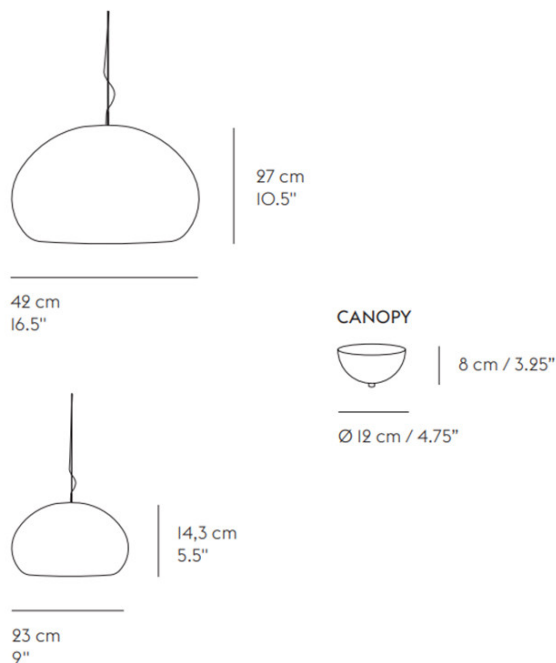

Available in two sizes, a small (Ø23cm) and large (Ø42cm) version, the Fluid can be installed individually or in clusters of varying sizes. The Muuto Fluid Pendant is a beautiful addition to both residential and commercial interiors, it truly makes a statement when displayed above dining tables, kitchen islands and workspaces. But is also welcomed in larger spaces such as in restaurants, bars and hotels.

**PRODUCT SPECIFICATION**

- Light Source:** **Small:** 1 x Max 5W LED G9 (3W LED G9 included)  
**Large:** 1 x Max 18W LED E27 (excluded)
- IP Code:** 20
- Dimming:** **Small:** Dimmable via mains phase dimming when used with a dimmable bulb.  
**Large:** Dimmable via mains phase dimming.
- Dimensions: Small:**  
Ø23cm  
Shade Height: 14.3cm  
  
**Large:**  
Ø42cm  
Shade Height: 27cm  
  
Cable Length: 3.5m