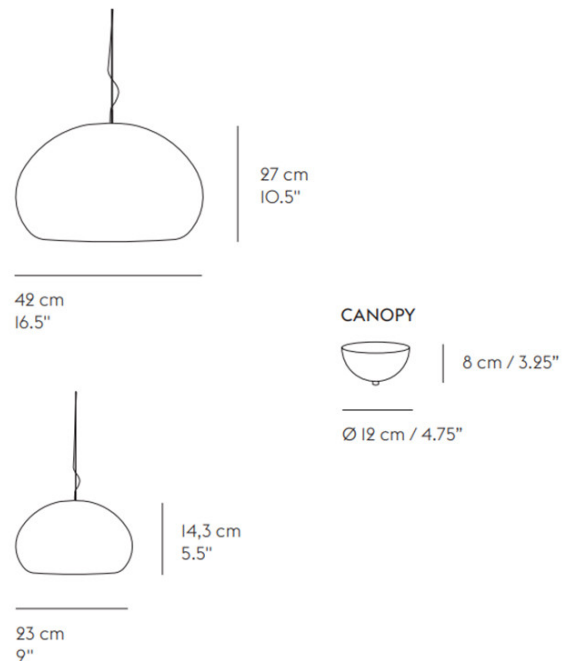

Available in two sizes, a small (Ø23cm) and large (Ø42cm) version, the Fluid can be installed individually or in clusters of varying sizes. The Muuto Fluid Pendant is a beautiful addition to both residential and commercial interiors, it truly makes a statement when displayed above dining tables, kitchen islands and workspaces. But is also welcomed in larger spaces such as in restaurants, bars and hotels.

**PRODUCT SPECIFICATION**

- Light Source:** **Small:** 1 x Max 5W LED G9 (3W LED G9 included)  
**Large:** 1 x Max 18W LED E27 (excluded)
- IP Code:** 20
- Dimming:** **Small:** Dimmable via mains phase dimming when used with a dimmable bulb.  
**Large:** Dimmable via mains phase dimming.
- Dimensions: Small:**  
Ø23cm  
Shade Height: 14.3cm  
  
**Large:**  
Ø42cm  
Shade Height: 27cm  
  
Cable Length: 3.5m