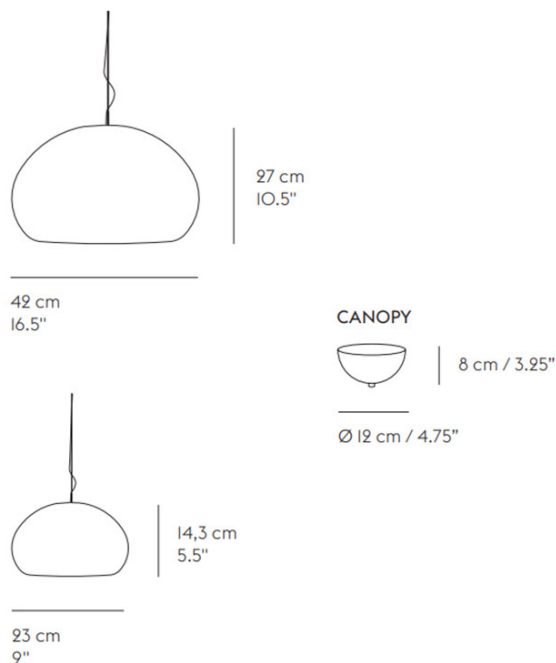

Available in two sizes, a small (Ø23cm) and large (Ø42cm) version, the Fluid can be installed individually or in clusters of varying sizes. The Muuto Fluid Pendant is a beautiful addition to both residential and commercial interiors, it truly makes a statement when displayed above dining tables, kitchen islands and workspaces. But is also welcomed in larger spaces such as in restaurants, bars and hotels.

PRODUCT SPECIFICATION

Light Source:	Small: 1 x Max 5W LED G9 (3W LED G9 included) Large: 1 x Max 18W LED E27 (excluded)
IP Code:	20
Dimming:	Small: Dimmable via mains phase dimming when used with a dimmable bulb. Large: Dimmable via mains phase dimming.
Dimensions:	<p>Small: Ø23cm Shade Height: 14.3cm</p> <p>Large: Ø42cm Shade Height: 27cm</p> <p>Cable Length: 3.5m</p>