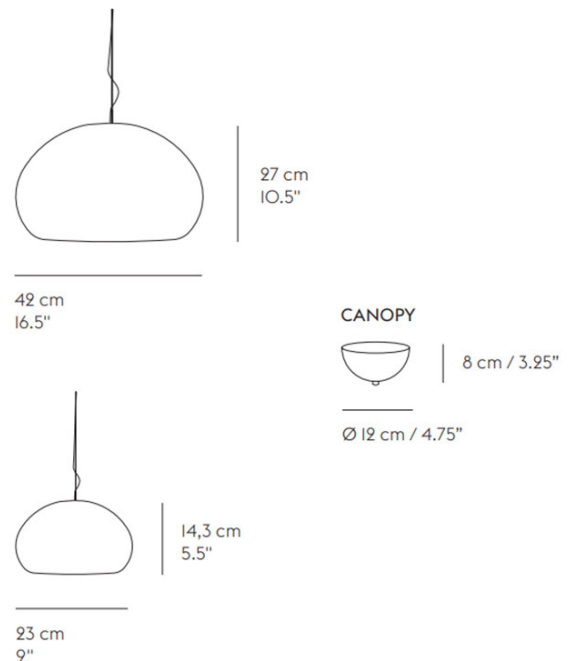

Available in two sizes, a small (Ø23cm) and large (Ø42cm) version, the Fluid can be installed individually or in clusters of varying sizes. The Muuto Fluid Pendant is a beautiful addition to both residential and commercial interiors, it truly makes a statement when displayed above dining tables, kitchen islands and workspaces. But is also welcomed in larger spaces such as in restaurants, bars and hotels.

PRODUCT SPECIFICATION

- Light Source:** **Small:** 1 x Max 5W LED G9 (included)
Large: 1 x Max 18W LED E27 (excluded)
- IP Code:** 20
- Dimming:** **Small:** Dimmable via mains phase dimming when used with a dimmable bulb.
Large: Dimmable via mains phase dimming.
- Dimensions: Small:**
Ø23cm
Shade Height: 14.3cm
- Large:**
Ø42cm
Shade Height: 27cm
- Cable Length: 3.5m